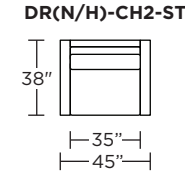

**DRN = LOW LEG
DRH = HIGH LEG**

Note: Dotted line indicates seam on leather, Ultrasuede® and up the roll fabrics. Seams are eliminated with railroaded fabrics.

Scale: 1/8 inch = 1 foot
All dimensions are approximate and subject to change.
Specify components from the sitting position.