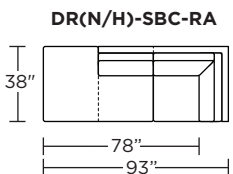

**DRN = LOW LEG
DRH = HIGH LEG**

Note: Dotted line indicates seam on leather, Ultrasuede® and up the roll fabrics. Seams are eliminated with railroaded fabrics.

Scale: 1/8 inch = 1 foot
All dimensions are approximate and subject to change.
Specify components from the sitting position.