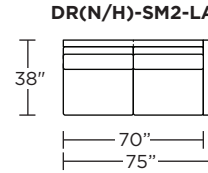

**DRN = LOW LEG
DRH = HIGH LEG**

Note: Dotted line indicates seam on leather, Ultrasuede® and up the roll fabrics. Seams are eliminated with railroaded fabrics.

Scale: 1/8 inch = 1 foot
All dimensions are approximate and subject to change.
Specify components from the sitting position.