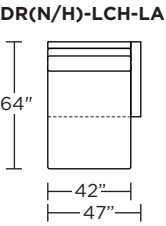

**DRN = LOW LEG
DRH = HIGH LEG**

Note: Dotted line indicates seam on leather, Ultrasuede® and up the roll fabrics. Seams are eliminated with railroaded fabrics.

Scale: 1/8 inch = 1 foot
All dimensions are approximate and subject to change.
Specify components from the sitting position.