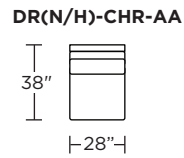

**DRN = LOW LEG
DRH = HIGH LEG**

Note: Dotted line indicates seam on leather, Ultrasuede® and up the roll fabrics. Seams are eliminated with railroaded fabrics.

Scale: 1/8 inch = 1 foot
All dimensions are approximate and subject to change.
Specify components from the sitting position.