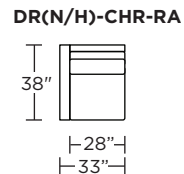

**DRN = LOW LEG
DRH = HIGH LEG**

Note: Dotted line indicates seam on leather, Ultrasuede® and up the roll fabrics. Seams are eliminated with railroaded fabrics.

Scale: 1/8 inch = 1 foot
All dimensions are approximate and subject to change.
Specify components from the sitting position.