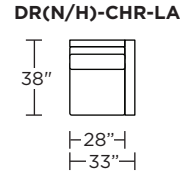

**DRN = LOW LEG
DRH = HIGH LEG**

Note: Dotted line indicates seam on leather, Ultrasuede® and up the roll fabrics. Seams are eliminated with railroaded fabrics.

Scale: 1/8 inch = 1 foot
All dimensions are approximate and subject to change.
Specify components from the sitting position.