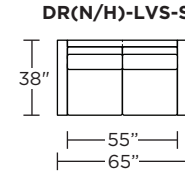

**DRN = LOW LEG
DRH = HIGH LEG**

Note: Dotted line indicates seam on leather, Ultrasuede® and up the roll fabrics. Seams are eliminated with railroaded fabrics.

Scale: 1/8 inch = 1 foot
All dimensions are approximate and subject to change.
Specify components from the sitting position.