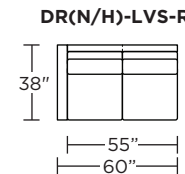

**DRN = LOW LEG
DRH = HIGH LEG**

Note: Dotted line indicates seam on leather, Ultrasuede® and up the roll fabrics. Seams are eliminated with railroaded fabrics.

Scale: 1/8 inch = 1 foot
All dimensions are approximate and subject to change.
Specify components from the sitting position.