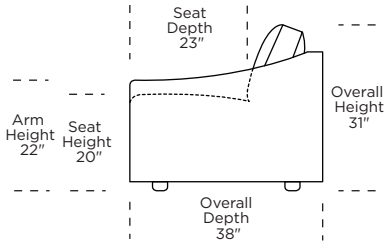

AMERICAN LEATHER® SOFAS & SECTIONALS COLLECTION

Standard Features:

- Advanced unidirectional suspension system
- Premium high-density, high-resiliency foam seat cushions
- Loose back and seat cushions
- Single-needle top-stitch
- Lifetime warranty on frame and suspension
- Quick-ship delivery

Options:

- High leg Doran available with wood leg in Acorn, Espresso or Walnut finish
- High leg Doran available with metal leg in Brushed Stainless finish
- Back and seat cushion decorative detail options: Plain or Tufted
- Premium high-density, high-resiliency foam seat cushions encased in down

Please use actual leather, fabric, Crypton®, Sunbrella® and Ultrasuede® swatches when specifying furniture as the colors shown may vary due to the printing process.

Doran Low Leg (DRN):