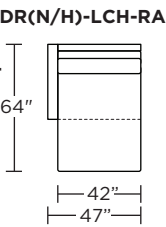

**DRN = LOW LEG
DRH = HIGH LEG**

Note: Dotted line indicates seam on leather, Ultrasuede® and up the roll fabrics. Seams are eliminated with railroaded fabrics.

Scale: 1/8 inch = 1 foot
All dimensions are approximate and subject to change.
Specify components from the sitting position.