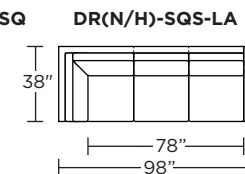

**DRN = LOW LEG
DRH = HIGH LEG**

Note: Dotted line indicates seam on leather, Ultrasuede® and up the roll fabrics. Seams are eliminated with railroaded fabrics.

Scale: 1/8 inch = 1 foot
All dimensions are approximate and subject to change.
Specify components from the sitting position.