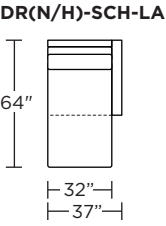

**DRN = LOW LEG
DRH = HIGH LEG**

Note: Dotted line indicates seam on leather, Ultrasuede® and up the roll fabrics. Seams are eliminated with railroaded fabrics.

Scale: 1/8 inch = 1 foot
All dimensions are approximate and subject to change.
Specify components from the sitting position.