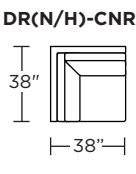

**DRN = LOW LEG
DRH = HIGH LEG**

Note: Dotted line indicates seam on leather, Ultrasuede® and up the roll fabrics. Seams are eliminated with railroaded fabrics.

Scale: 1/8 inch = 1 foot
All dimensions are approximate and subject to change.
Specify components from the sitting position.