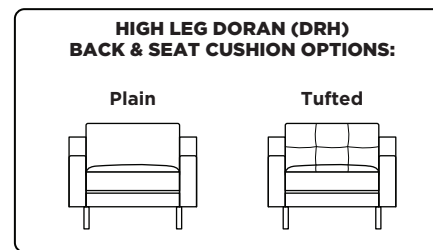

**DRN = LOW LEG
DRH = HIGH LEG**

Note: Dotted line indicates seam on leather, Ultrasuede® and up the roll fabrics. Seams are eliminated with railroaded fabrics.

Scale: 1/8 inch = 1 foot
All dimensions are approximate and subject to change.
Specify components from the sitting position.