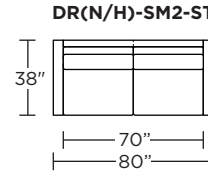

**DRN = LOW LEG
DRH = HIGH LEG**

Note: Dotted line indicates seam on leather, Ultrasuede® and up the roll fabrics. Seams are eliminated with railroaded fabrics.

Scale: 1/8 inch = 1 foot
All dimensions are approximate and subject to change.
Specify components from the sitting position.