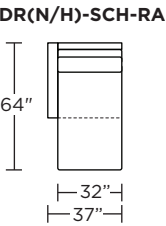

**DRN = LOW LEG
DRH = HIGH LEG**

Note: Dotted line indicates seam on leather, Ultrasuede® and up the roll fabrics. Seams are eliminated with railroaded fabrics.

Scale: 1/8 inch = 1 foot
All dimensions are approximate and subject to change.
Specify components from the sitting position.