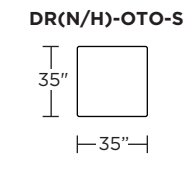

**DRN = LOW LEG
DRH = HIGH LEG**

Note: Dotted line indicates seam on leather, Ultrasuede® and up the roll fabrics. Seams are eliminated with railroaded fabrics.

Scale: 1/8 inch = 1 foot
All dimensions are approximate and subject to change.
Specify components from the sitting position.