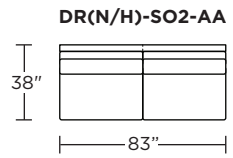

**DRN = LOW LEG
DRH = HIGH LEG**

Note: Dotted line indicates seam on leather, Ultrasuede® and up the roll fabrics. Seams are eliminated with railroaded fabrics.

Scale: 1/8 inch = 1 foot
All dimensions are approximate and subject to change.
Specify components from the sitting position.