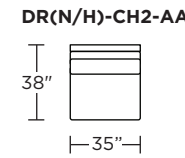

**DRN = LOW LEG
DRH = HIGH LEG**

Note: Dotted line indicates seam on leather, Ultrasuede® and up the roll fabrics. Seams are eliminated with railroaded fabrics.

Scale: 1/8 inch = 1 foot
All dimensions are approximate and subject to change.
Specify components from the sitting position.