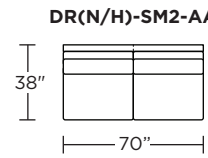

**DRN = LOW LEG
DRH = HIGH LEG**

Note: Dotted line indicates seam on leather, Ultrasuede® and up the roll fabrics. Seams are eliminated with railroaded fabrics.

Scale: 1/8 inch = 1 foot
All dimensions are approximate and subject to change.
Specify components from the sitting position.