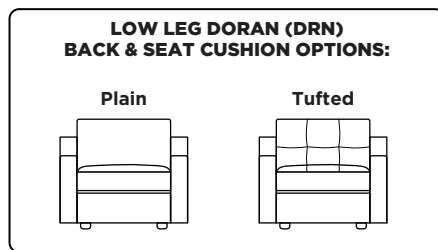

**DRN = LOW LEG
DRH = HIGH LEG**

Note: Dotted line indicates seam on leather, Ultrasuede® and up the roll fabrics. Seams are eliminated with railroaded fabrics.

Scale: 1/8 inch = 1 foot
All dimensions are approximate and subject to change.
Specify components from the sitting position.