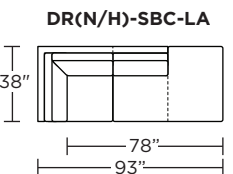

**DRN = LOW LEG
DRH = HIGH LEG**

Note: Dotted line indicates seam on leather, Ultrasuede® and up the roll fabrics. Seams are eliminated with railroaded fabrics.

Scale: 1/8 inch = 1 foot
All dimensions are approximate and subject to change.
Specify components from the sitting position.