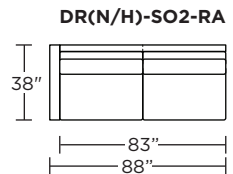

**DRN = LOW LEG
DRH = HIGH LEG**

Note: Dotted line indicates seam on leather, Ultrasuede® and up the roll fabrics. Seams are eliminated with railroaded fabrics.

Scale: 1/8 inch = 1 foot
All dimensions are approximate and subject to change.
Specify components from the sitting position.