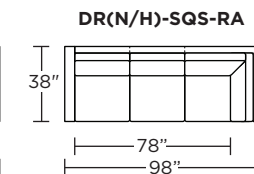

**DRN = LOW LEG
DRH = HIGH LEG**

Note: Dotted line indicates seam on leather, Ultrasuede® and up the roll fabrics. Seams are eliminated with railroaded fabrics.

Scale: 1/8 inch = 1 foot
All dimensions are approximate and subject to change.
Specify components from the sitting position.