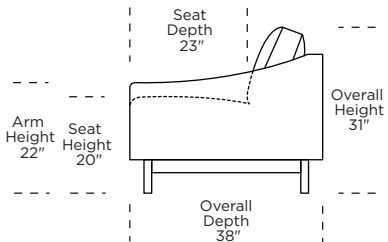

**DRN = LOW LEG
DRH = HIGH LEG**

Note: Dotted line indicates seam on leather, Ultrasuede® and up the roll fabrics. Seams are eliminated with railroaded fabrics.

Scale: 1/8 inch = 1 foot
All dimensions are approximate and subject to change.
Specify components from the sitting position.