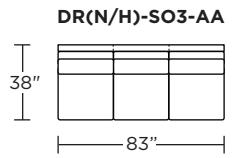

**DRN = LOW LEG
DRH = HIGH LEG**

Note: Dotted line indicates seam on leather, Ultrasuede® and up the roll fabrics. Seams are eliminated with railroaded fabrics.

Scale: 1/8 inch = 1 foot
All dimensions are approximate and subject to change.
Specify components from the sitting position.