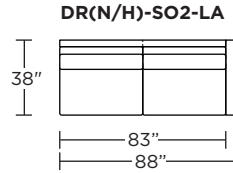

**DRN = LOW LEG
DRH = HIGH LEG**

Note: Dotted line indicates seam on leather, Ultrasuede® and up the roll fabrics. Seams are eliminated with railroaded fabrics.

Scale: 1/8 inch = 1 foot
All dimensions are approximate and subject to change.
Specify components from the sitting position.