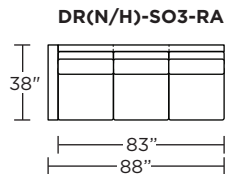

**DRN = LOW LEG
DRH = HIGH LEG**

Note: Dotted line indicates seam on leather, Ultrasuede® and up the roll fabrics. Seams are eliminated with railroaded fabrics.

Scale: 1/8 inch = 1 foot
All dimensions are approximate and subject to change.
Specify components from the sitting position.