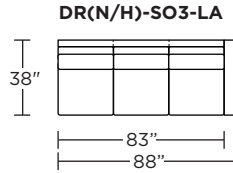

**DRN = LOW LEG
DRH = HIGH LEG**

Note: Dotted line indicates seam on leather, Ultrasuede® and up the roll fabrics. Seams are eliminated with railroaded fabrics.

Scale: 1/8 inch = 1 foot
All dimensions are approximate and subject to change.
Specify components from the sitting position.