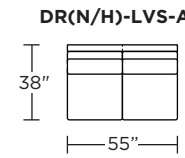

**DRN = LOW LEG
DRH = HIGH LEG**

Note: Dotted line indicates seam on leather, Ultrasuede® and up the roll fabrics. Seams are eliminated with railroaded fabrics.

Scale: 1/8 inch = 1 foot
All dimensions are approximate and subject to change.
Specify components from the sitting position.