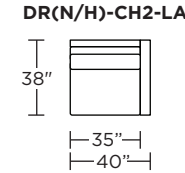

**DRN = LOW LEG
DRH = HIGH LEG**

Note: Dotted line indicates seam on leather, Ultrasuede® and up the roll fabrics. Seams are eliminated with railroaded fabrics.

Scale: 1/8 inch = 1 foot
All dimensions are approximate and subject to change.
Specify components from the sitting position.