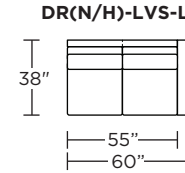

**DRN = LOW LEG
DRH = HIGH LEG**

Note: Dotted line indicates seam on leather, Ultrasuede® and up the roll fabrics. Seams are eliminated with railroaded fabrics.

Scale: 1/8 inch = 1 foot
All dimensions are approximate and subject to change.
Specify components from the sitting position.