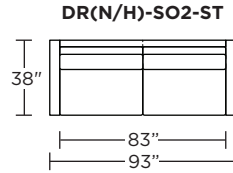

**DRN = LOW LEG
DRH = HIGH LEG**

Note: Dotted line indicates seam on leather, Ultrasuede® and up the roll fabrics. Seams are eliminated with railroaded fabrics.

Scale: 1/8 inch = 1 foot
All dimensions are approximate and subject to change.
Specify components from the sitting position.