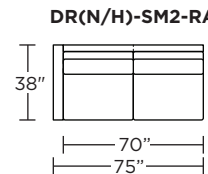

**DRN = LOW LEG
DRH = HIGH LEG**

Note: Dotted line indicates seam on leather, Ultrasuede® and up the roll fabrics. Seams are eliminated with railroaded fabrics.

Scale: 1/8 inch = 1 foot
All dimensions are approximate and subject to change.
Specify components from the sitting position.