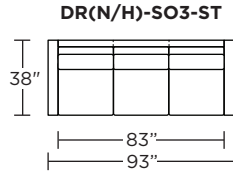

**DRN = LOW LEG
DRH = HIGH LEG**

Note: Dotted line indicates seam on leather, Ultrasuede® and up the roll fabrics. Seams are eliminated with railroaded fabrics.

Scale: 1/8 inch = 1 foot
All dimensions are approximate and subject to change.
Specify components from the sitting position.