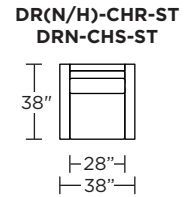

**DRN = LOW LEG
DRH = HIGH LEG**

Note: Dotted line indicates seam on leather, Ultrasuede® and up the roll fabrics. Seams are eliminated with railroaded fabrics.

Scale: 1/8 inch = 1 foot
All dimensions are approximate and subject to change.
Specify components from the sitting position.