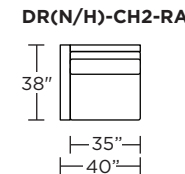

**DRN = LOW LEG
DRH = HIGH LEG**

Note: Dotted line indicates seam on leather, Ultrasuede® and up the roll fabrics. Seams are eliminated with railroaded fabrics.

Scale: 1/8 inch = 1 foot
All dimensions are approximate and subject to change.
Specify components from the sitting position.