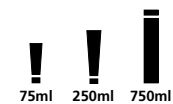

AVAILABILITY

Simply Acrylic are a perfect starting point for artists looking to experiment with acrylics.

These soft-body water-based colours can be used straight from the tube, wet easily onto the surface, and can be thinned with water. Available in a wide variety of colours, Simply acrylics offer great value for money and together with other products from the Simply Acrylic range, an easy entry point for artists to begin working with acrylics.