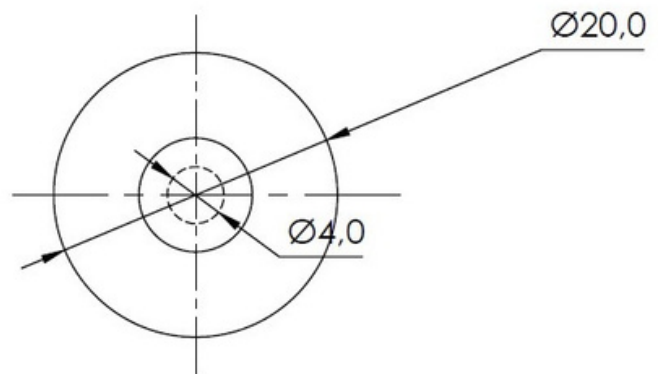

## Fluted Knob - Rhea

FINISHES	
	Aged Brass
	Brushed Brass
	Brushed Nickel
	Matt Black
	White

DIAMETER	PROJECTION
20mm	25mm

Fixings: All single-fix cabinet handles are supplied with 1 x 25mm M4 fixing screw.