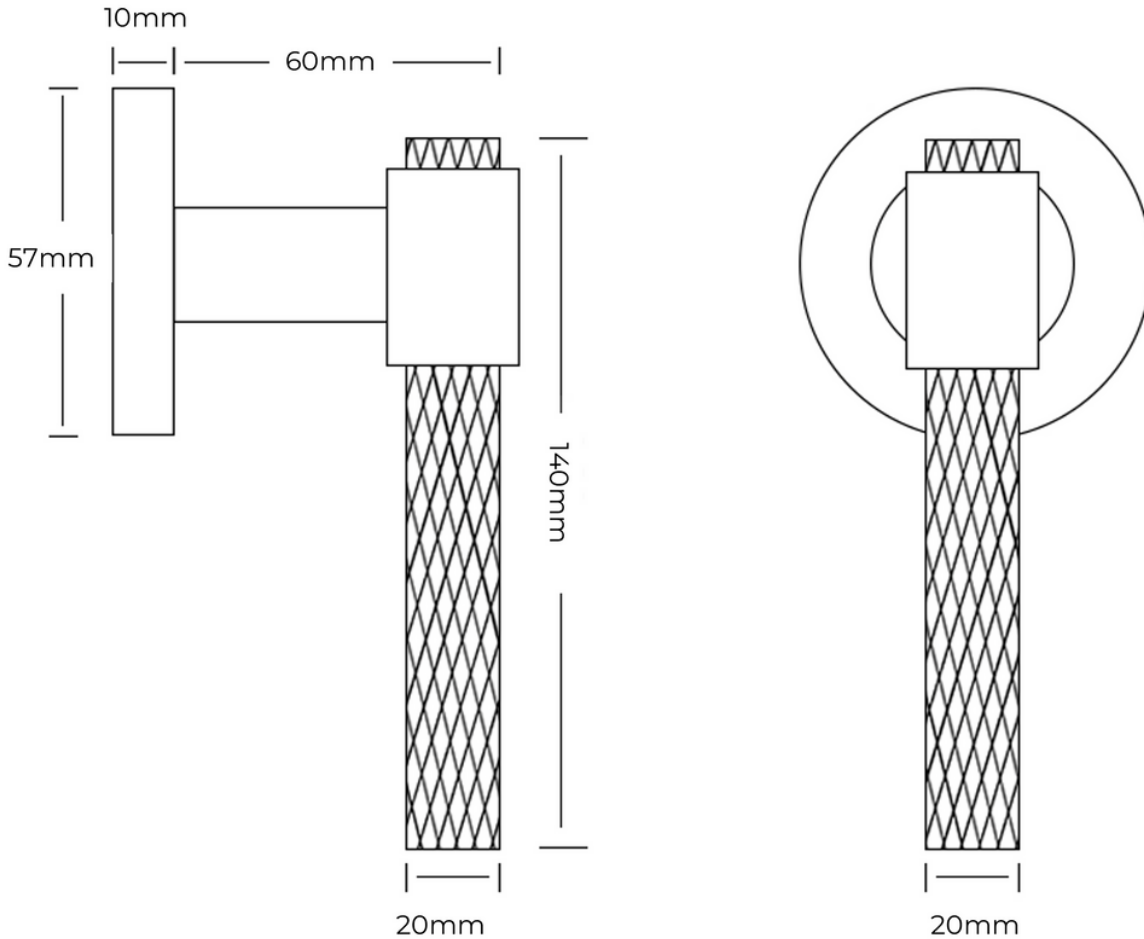

## Knurled Passage Handle - Rosedale

FINISHES	
	Aged Brass (2024)
	Brushed Brass
	Brushed Nickel
	Matt Black

Function	Passage
Rose Size	57mm
Projection	70mm
Handle Length	140mm
Lever Material	Solid Brass