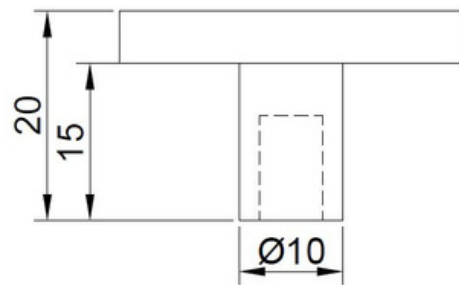

Round Profile Cabinet Knob - Olivia

FINISHES	
	Aged Brass
	Brushed Brass
	Brushed Nickel
	Matt Black
	White

DIAMETER	PROJECTION
33mm	20mm

Fixings: All single-fix cabinet handles supplied with 1 x 25mm M4 fixing screw.