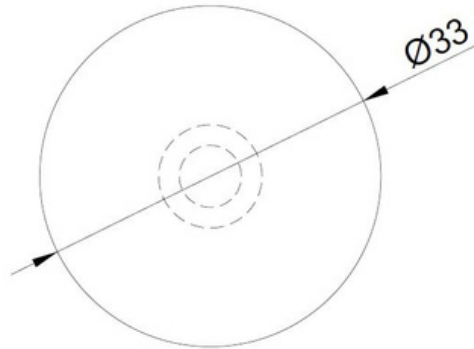

Round Profile Cabinet Knob - Olivia

FINISHES	
	Aged Brass
	Brushed Brass
	Brushed Nickel
	Matt Black
	White

DIAMETER	PROJECTION
33mm	20mm

Fixings: All single-fix cabinet handles supplied with 1 x 25mm M4 fixing screw.