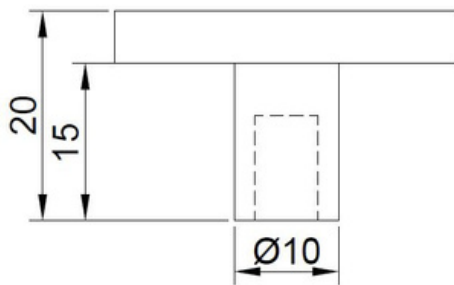

Round Profile Cabinet Knob - Olivia

FINISHES	
	Aged Brass
	Brushed Brass
	Brushed Nickel
	Matt Black
	White

DIAMETER	PROJECTION
33mm	20mm

Fixings: All single-fix cabinet handles supplied with 1 x 25mm M4 fixing screw.