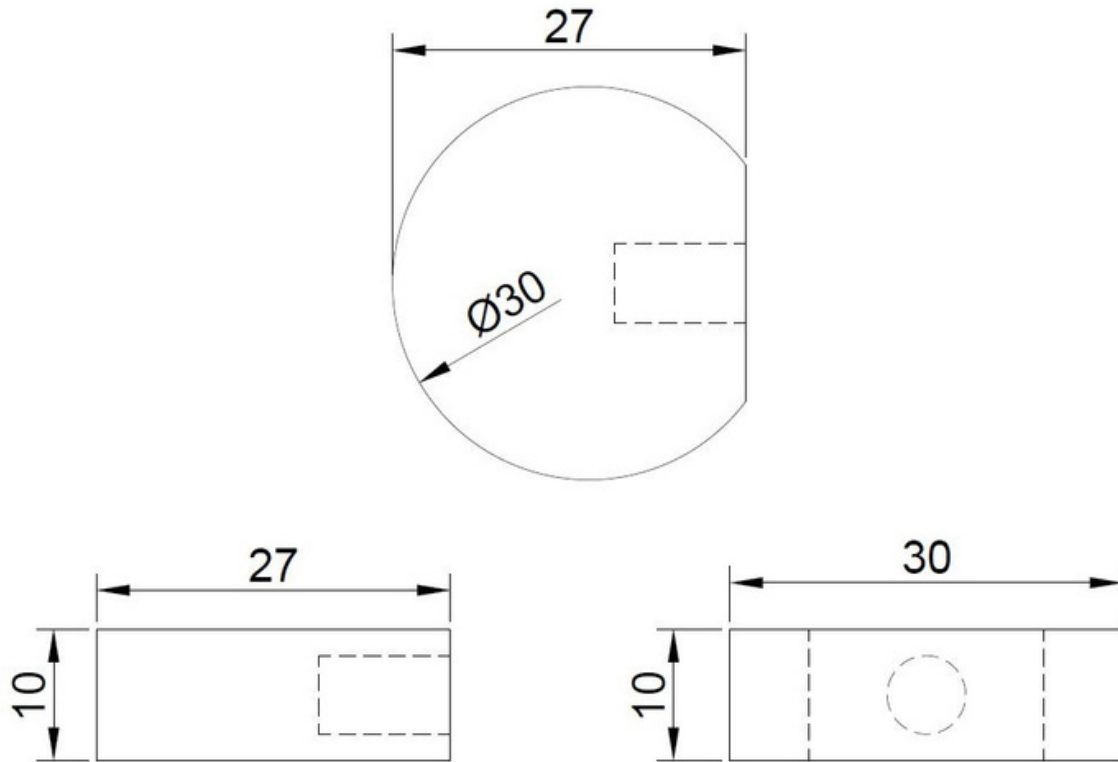

Disc Cabinet Knob - Katherina

FINISHES
 Brushed Brass

PROJECTION	WIDTH
27mm	10mm

Fixings: All single-fix cabinet handles are supplied with 1 x 25mm M4 fixing screw.

Maintenance: We recommend regular cleaning with a microfibre cloth and warm soapy water followed by drying the product thoroughly. As brass is a soft material, please avoid using any harsh chemicals or abrasive cloths when cleaning.