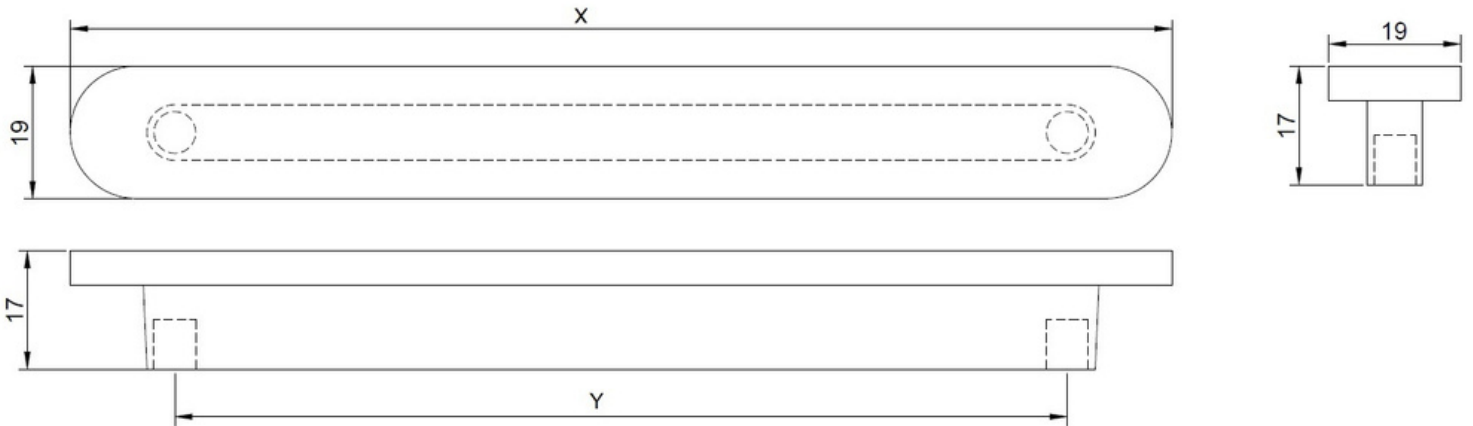

Oval Profile Cabinet Pull - Imogen

(Small, Medium & Large sizes)

FINISHES	
	Aged Brass
	Brushed Brass
	Brushed Nickel
	Matt Black
	White

SIZE	OVERALL (X)	C2C (Y)
Small	127mm	96mm
Medium	160mm	128mm
Large	220mm	192mm
Extra Large	<i>See separate spec sheet for Extra Large size</i>	