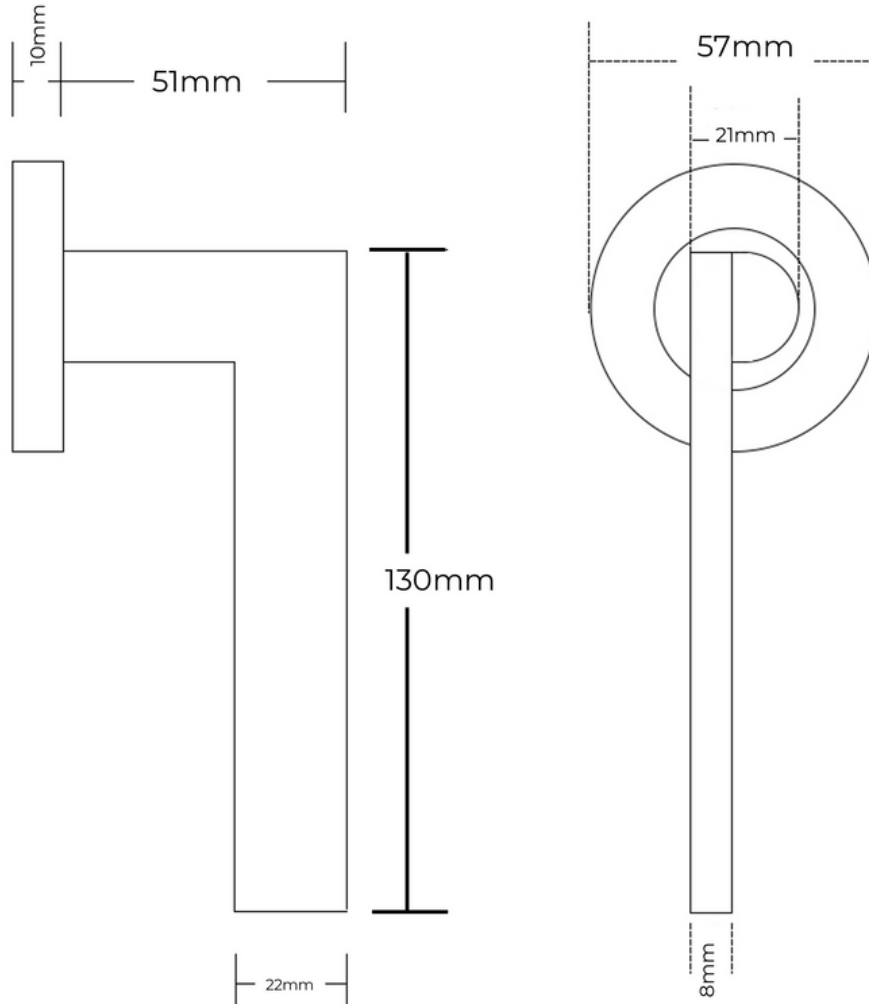

MANOVELLA

Product Specification Sheet

Passage Handle - Hamilton

FINISHES	
	Aged Brass (2024)
	Satin Brass
	Brushed Nickel
	Matt Black

Function	Passage
Rose Size	57mm
Projection	61mm
Handle Length	130mm
Lever Material	Zinc Alloy