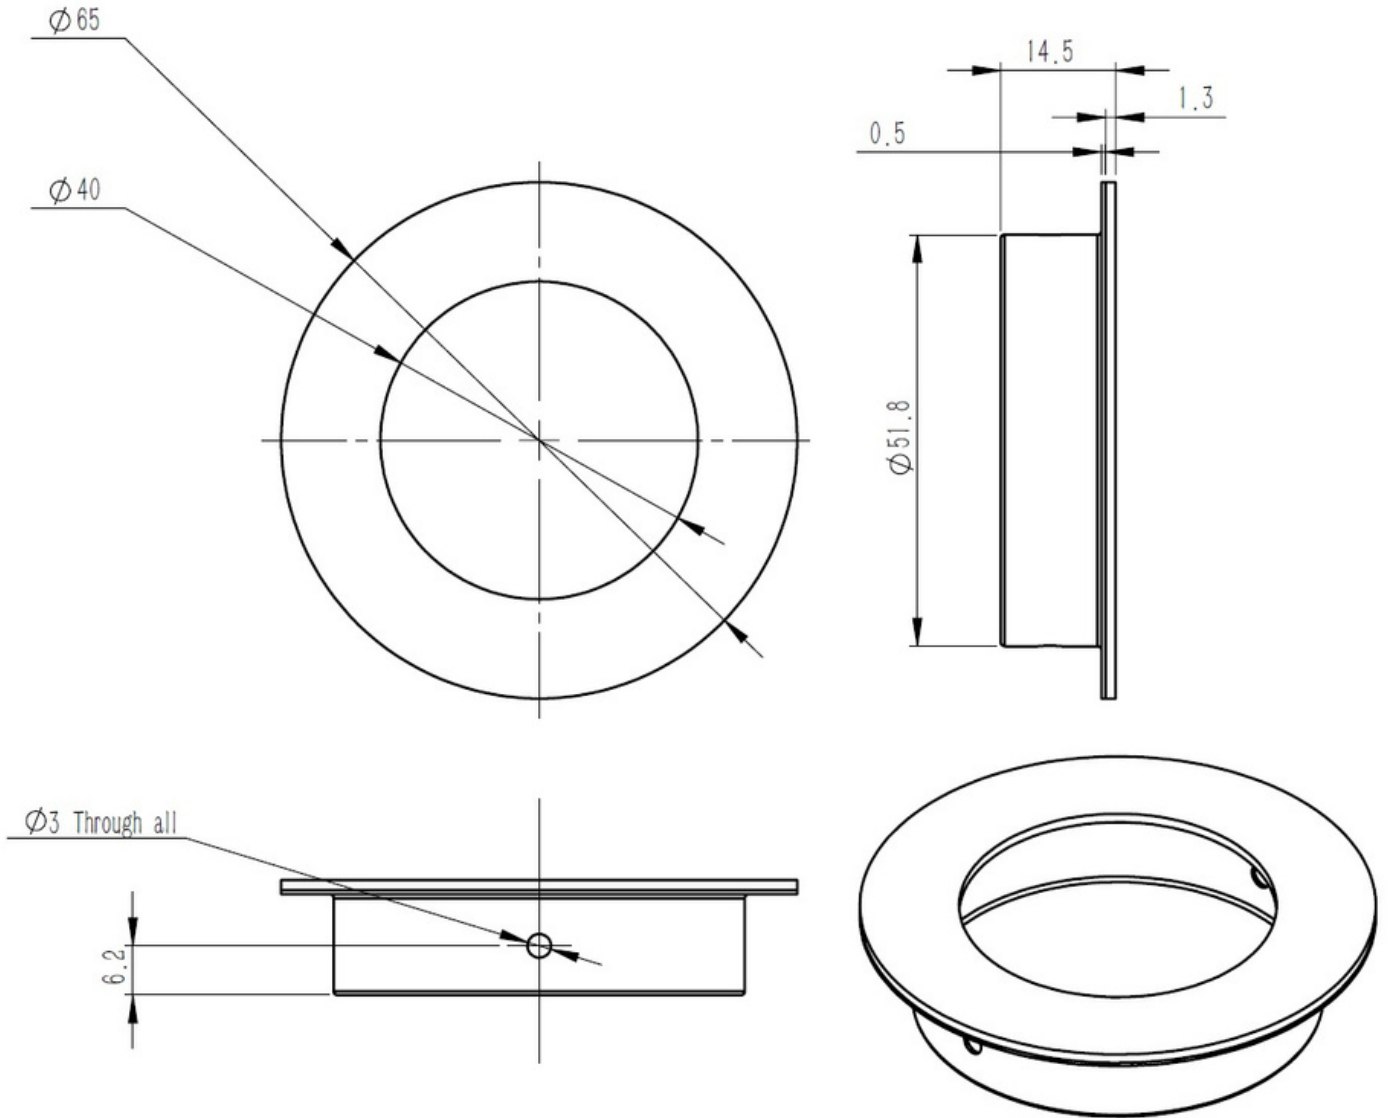

Sliding Door Round Flush Pull 65mm

FINISHES

- | | | | |
|---|-------------|---|----------------|
|  | Aged Brass |  | Brushed Nickel |
|  | Satin Brass |  | Matt Black |

Fixings: Supplied with 2 x Timber Fixing Screws.

Material: Constructed from 304 grade Stainless Steel.