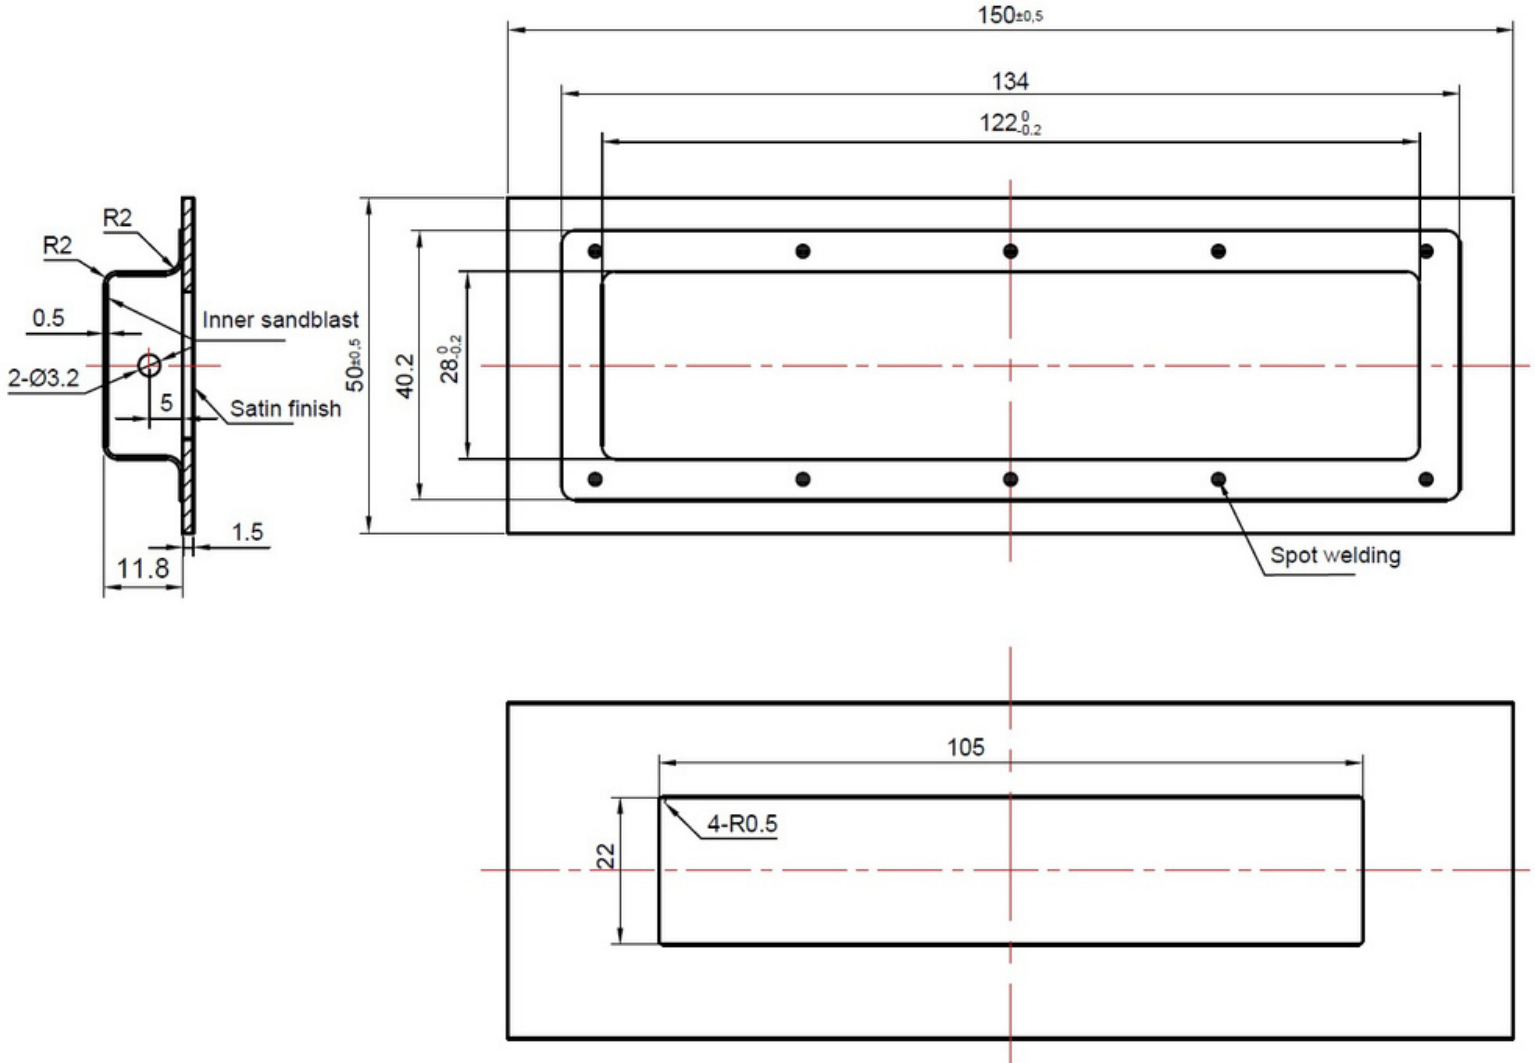

## Product Specification Sheet

### Sliding Door Flush Pull 150mm x 50mm

Material: Constructed from 304 grade Stainless Steel.