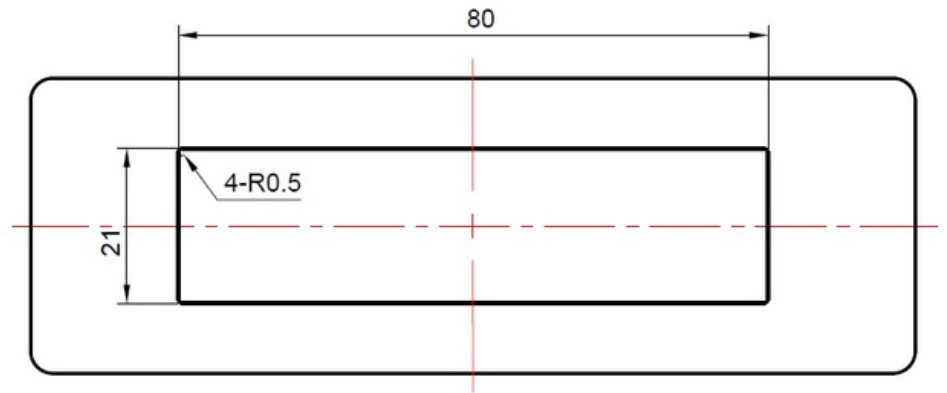

## Sliding Door Flush Pull 120mm x 40mm

FINISHES			
	Aged Brass		Brushed Nickel
	Satin Brass		Matt Black

Fixings: Supplied with 2 x Timber Fixing Screws.

Material: Constructed from 304 grade Stainless Steel.