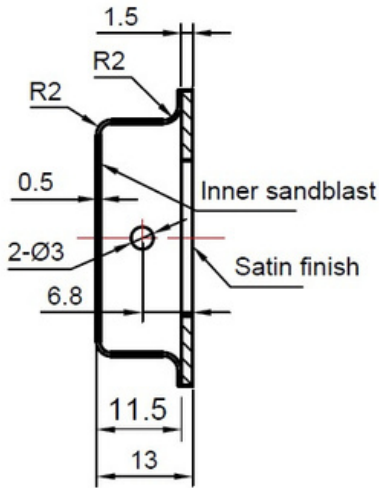

## Sliding Door Flush Pull 120mm x 40mm

FINISHES			
	Aged Brass		Brushed Nickel
	Satin Brass		Matt Black

Fixings: Supplied with 2 x Timber Fixing Screws.

Material: Constructed from 304 grade Stainless Steel.