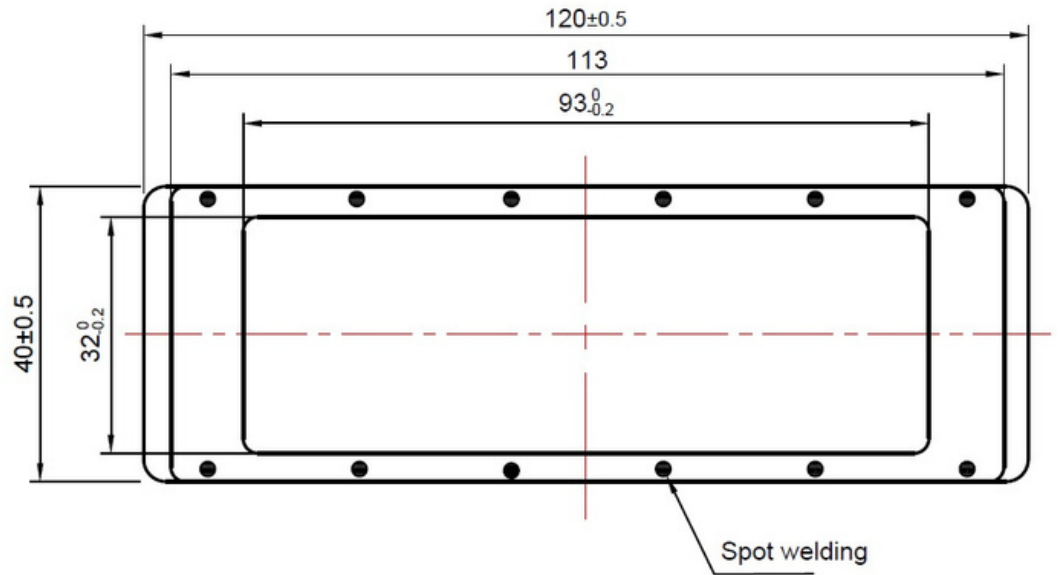

## Sliding Door Flush Pull 120mm x 40mm

FINISHES			
	Aged Brass		Brushed Nickel
	Satin Brass		Matt Black

Fixings: Supplied with 2 x Timber Fixing Screws.

Material: Constructed from 304 grade Stainless Steel.