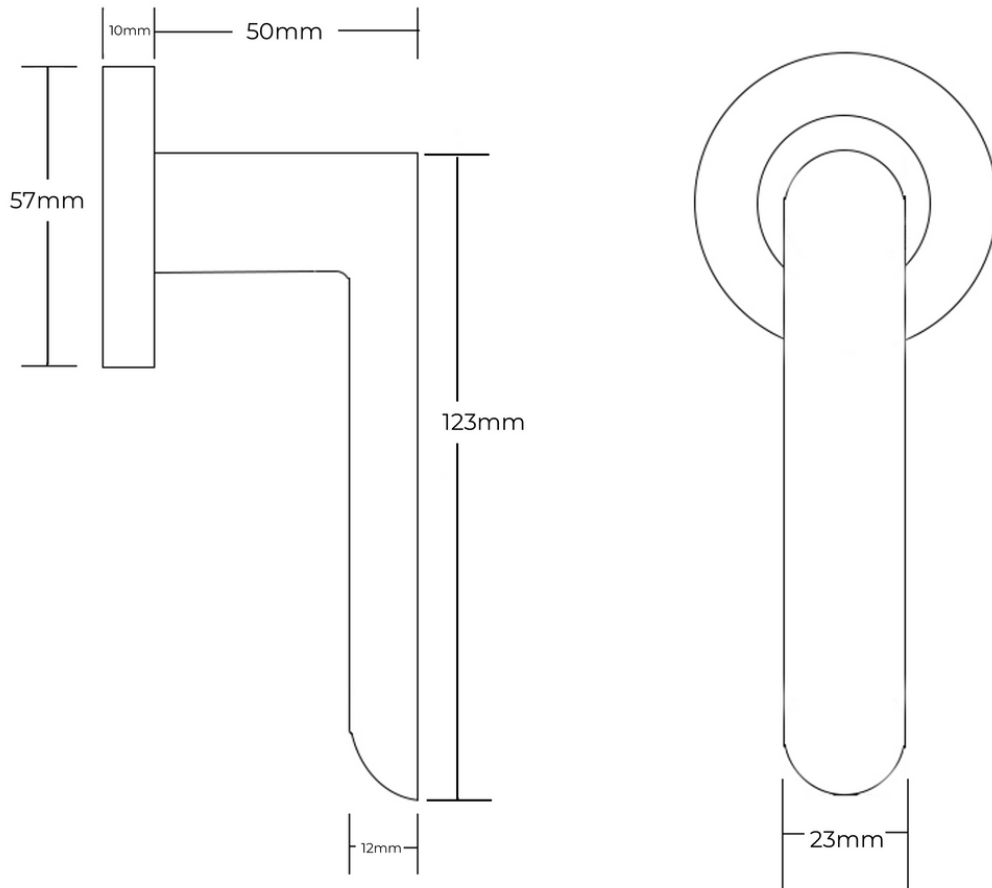

# MANOVELLA

Product Specification Sheet

## Passage Handle - Fairhaven

FINISHES	
	Aged Brass (2024)
	Satin Brass
	Brushed Nickel
	Matt Black

Function	Passage
Rose Size	57mm
Projection	60mm
Handle Length	123mm
Lever Material	Zinc Alloy

**Maintenance:** We recommend regular cleaning with a microfibre cloth and warm soapy water followed by drying the product thoroughly. Please avoid using any harsh chemicals or abrasive cloths when cleaning.