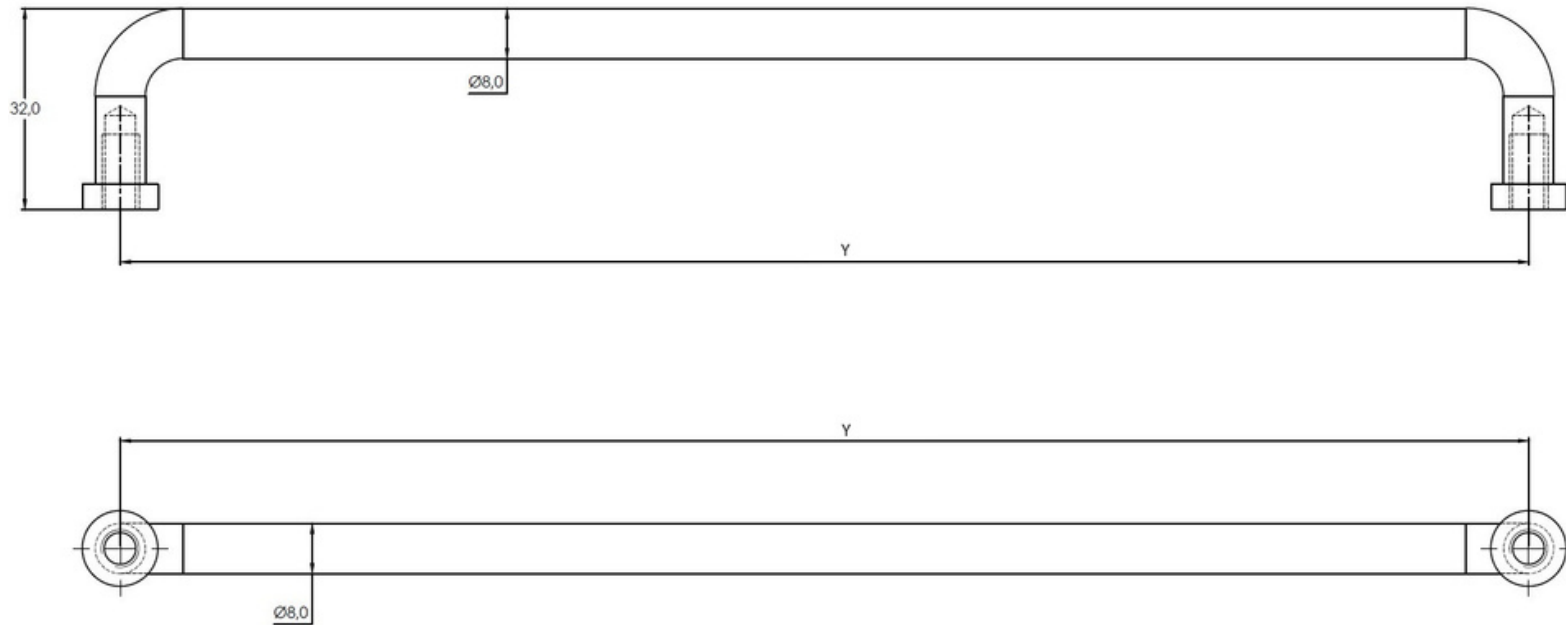

Arched Cabinet Pull - Daphne

FINISHES	
	Aged Brass
	Brushed Brass
	Brushed Nickel
	Matt Black
	White

SIZE	OVERALL (X)	C2C (Y)
Medium	175mm	160mm
Large	240mm	224mm
Extra Large	430mm	416mm

Fixings: All dual-fix cabinet handles are supplied with 2 x 25mm M4 fixing screws.
Extra Large size are also supplied with 2 x 45mm M4 fixing screws.