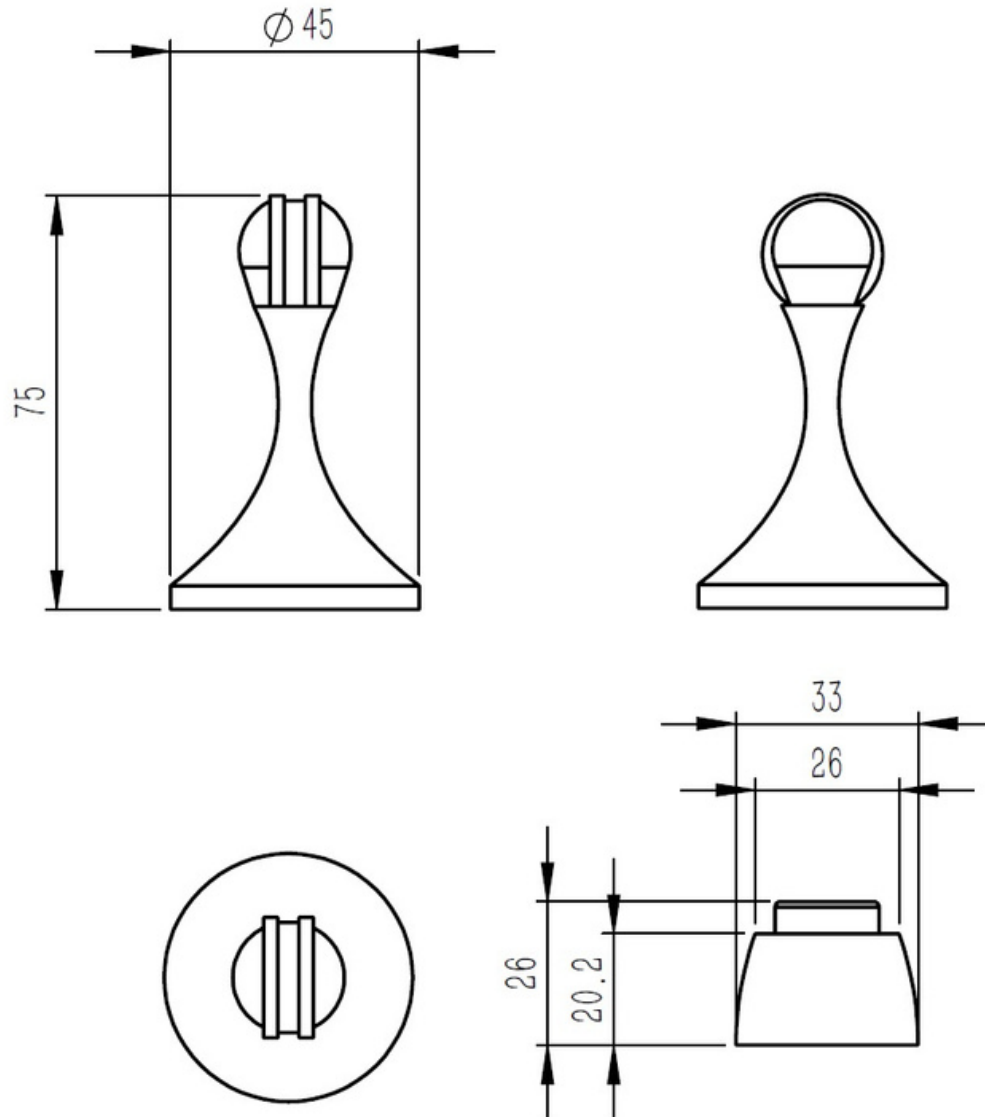

Product Specification Sheet

Magnetic Door Stop

FINISHES			
	Aged Brass		Brushed Nickel
	Satin Brass		Matt Black

Fixings: Supplied with 5 x Timber Fixing screws, 3 x Masonry Plugs and 1 x Dynabolt

Material: Constructed from 304 grade Stainless Steel