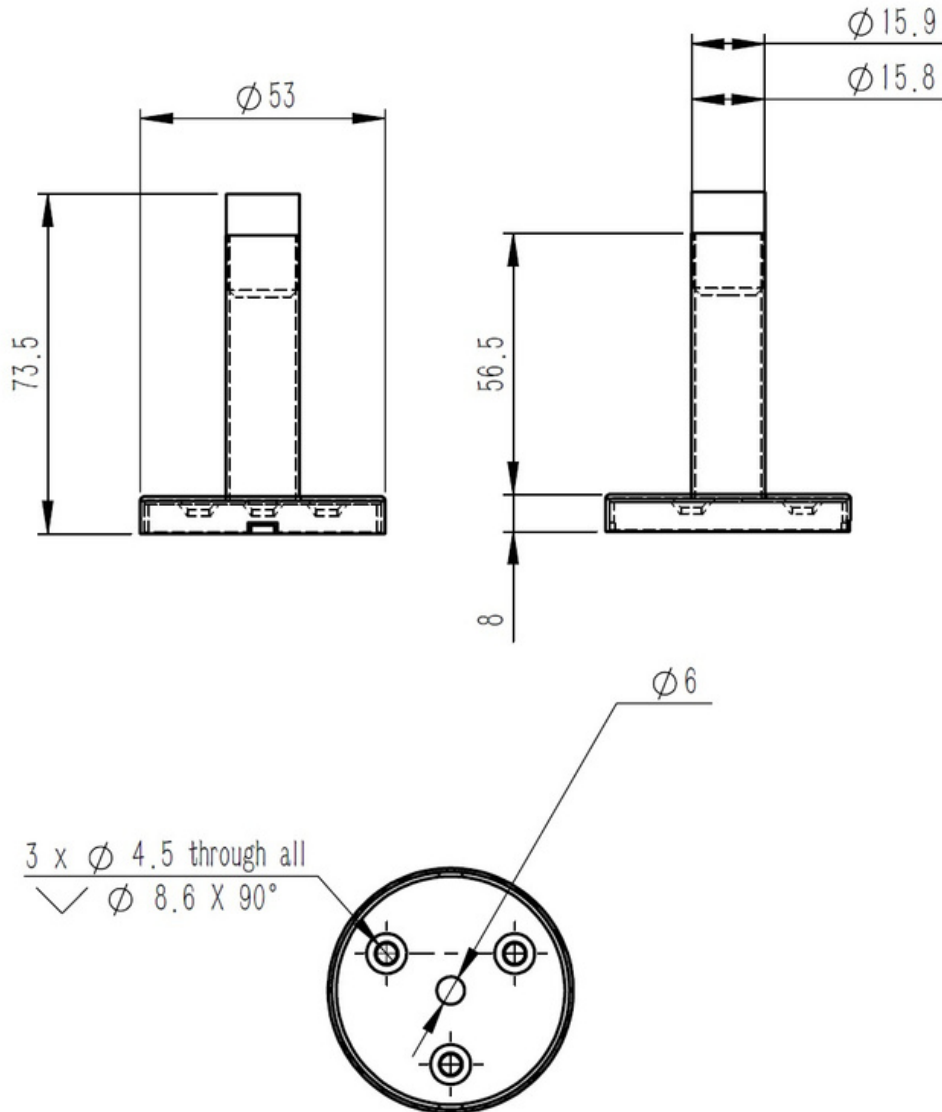

Product Specification Sheet

Wall Mounted Straight Door Stop

FINISHES	
 Aged Brass	 Brushed Nickel
 Satin Brass	 Matt Black

Fixings: Supplied with 3 x Timber Fixing screws and 3 x Masonry Plugs

Material: Constructed from 304 grade Stainless Steel