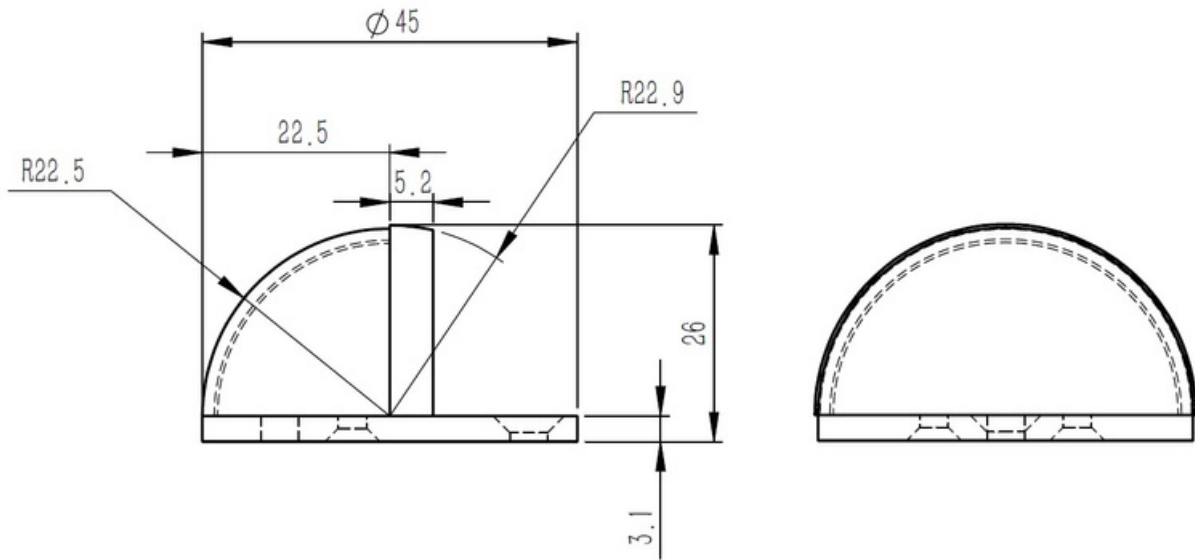

Product Specification Sheet

Half Moon Door Stop

FINISHES	
 Aged Brass	 Brushed Nickel
 Satin Brass	 Matt Black

Fixings: Supplied with 1 x Timber Fixing screw and 1 x Masonry Plug

Material: Constructed from 304 grade Stainless Steel