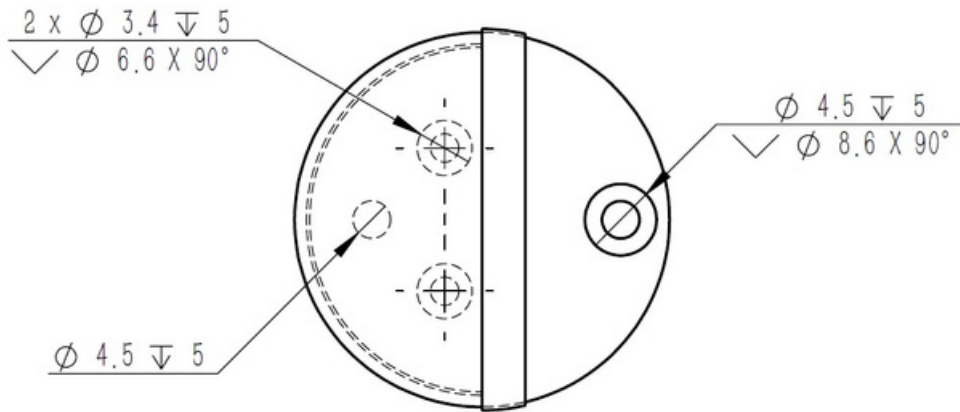

Product Specification Sheet

Half Moon Door Stop

FINISHES	
 Aged Brass	 Brushed Nickel
 Satin Brass	 Matt Black

Fixings: Supplied with 1 x Timber Fixing screw and 1 x Masonry Plug

Material: Constructed from 304 grade Stainless Steel