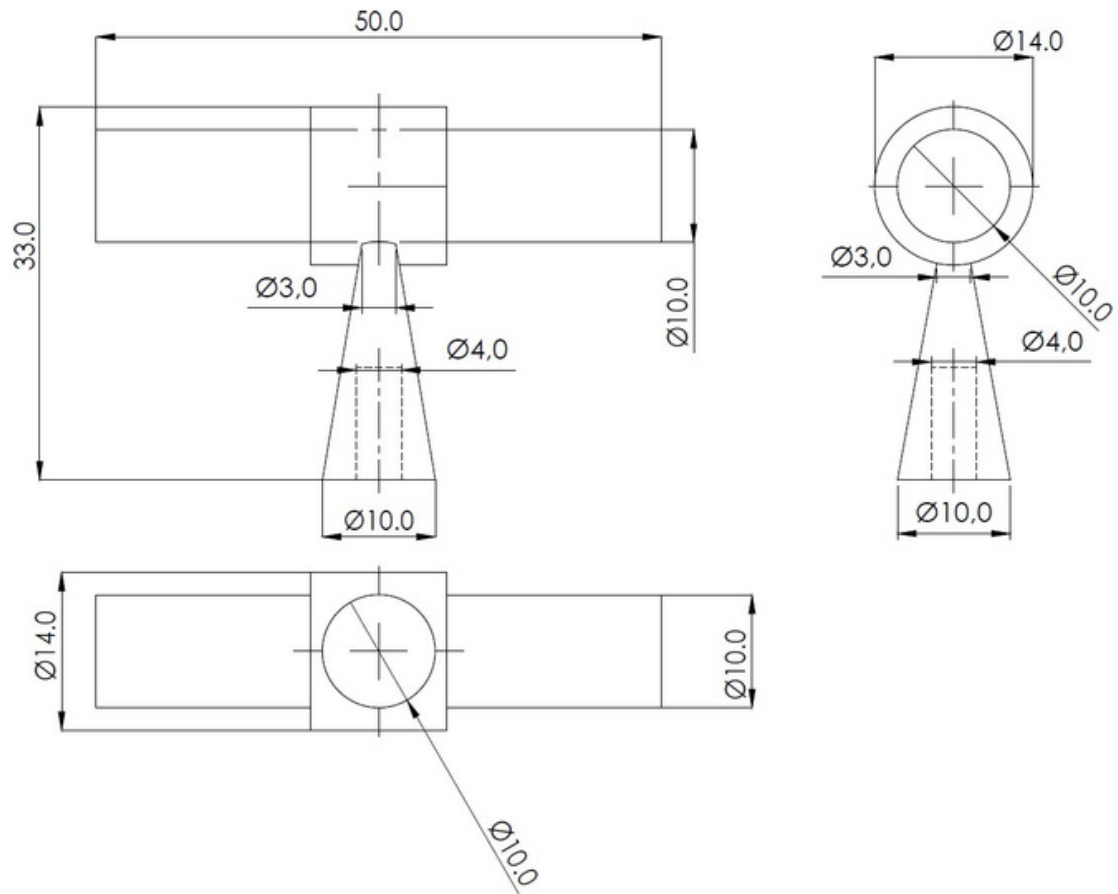

MANOVELLA

Product Specification Sheet

Timeless T-Bar - Cora

FINISHES	
	Aged Brass
	Brushed Brass
	Brushed Nickel
	Matt Black
	White

LENGTH	PROJECTION
50mm	33mm

Fixings: All single-fix cabinet handles are supplied with 1 x 25mm M4 fixing screw.