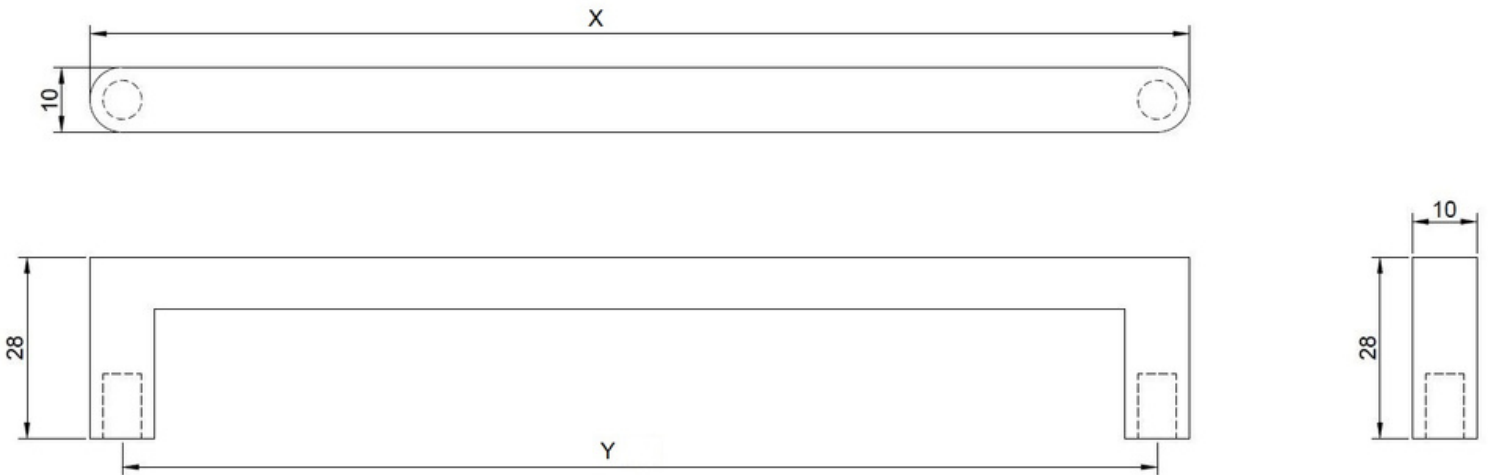

Product Specification Sheet

Straight Profile Cabinet Pull - Clio

FINISHES	
	Aged Brass
	Brushed Brass
	Brushed Nickel
	Matt Black
	White

SIZE	OVERALL (X)	C2C (Y)
Small	105mm	96mm
Medium	170mm	160mm
Large	235mm	224mm