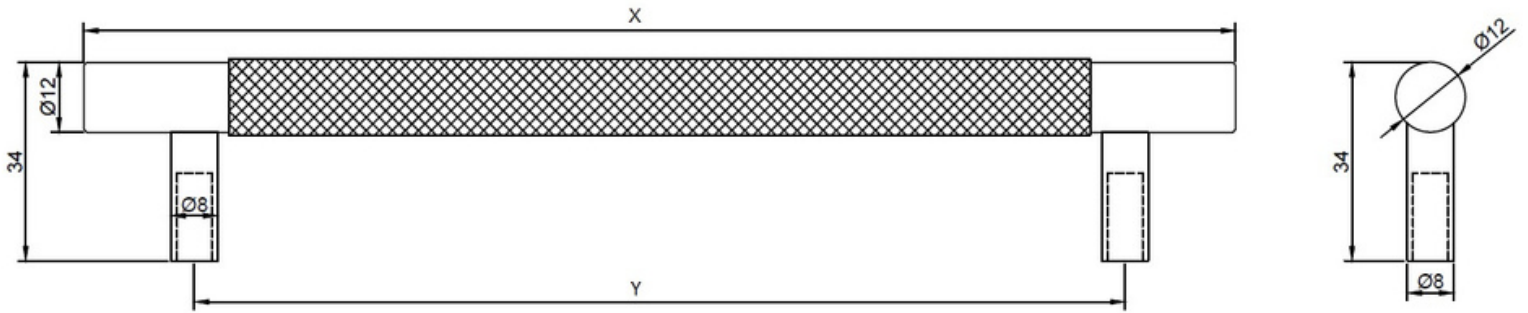

Knurled Drawer Pull - Charmian

FINISHES	
	Aged Brass
	Brushed Brass
	Brushed Nickel
	Matt Black
	White

SIZE	OVERALL (X)	C2C (Y)
Small	130mm	96mm
Medium	198mm	160mm
Large	280mm	224mm
Extra Large	500mm	416mm