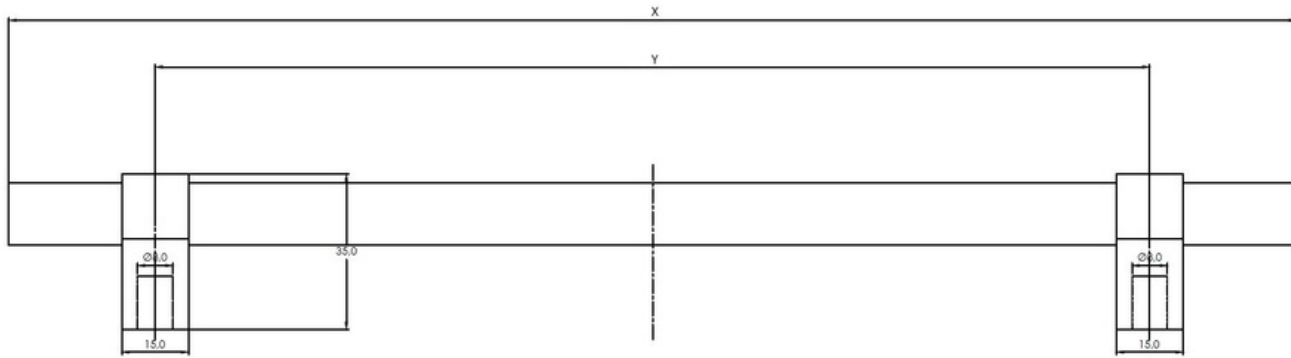

## Fluted Cabinet Pull - Cassandra

FINISHES	
	Aged Brass
	Brushed Brass
	Brushed Nickel
	Matt Black
	White

SIZE	OVERALL (X)	C2C (Y)
Medium	230mm	160mm
Large	290mm	224mm
Extra Large	500mm	416mm

**Fixings:** All dual-fix cabinet handles are supplied with 2 x 25mm M4 fixing screws.  
Extra Large size are also supplied with 2 x 45mm M4 fixing screws.