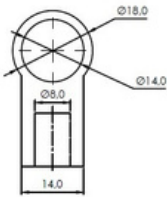

## Fluted Cabinet Pull - Cassandra

FINISHES	
	Aged Brass
	Brushed Brass
	Brushed Nickel
	Matt Black
	White

SIZE	OVERALL (X)	C2C (Y)
Medium	230mm	160mm
Large	290mm	224mm
Extra Large	500mm	416mm

**Fixings:** All dual-fix cabinet handles are supplied with 2 x 25mm M4 fixing screws.  
Extra Large size are also supplied with 2 x 45mm M4 fixing screws.