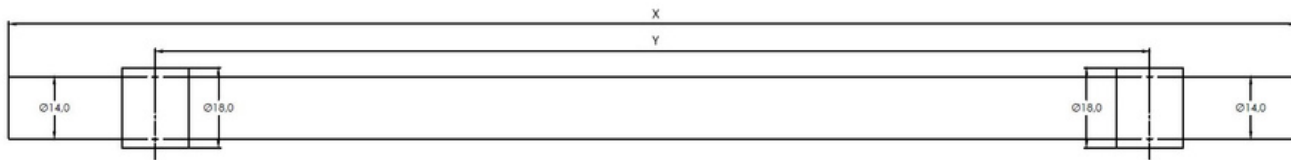

## Fluted Cabinet Pull - Cassandra

FINISHES	
	Aged Brass
	Brushed Brass
	Brushed Nickel
	Matt Black
	White

SIZE	OVERALL (X)	C2C (Y)
Medium	230mm	160mm
Large	290mm	224mm
Extra Large	500mm	416mm

**Fixings:** All dual-fix cabinet handles are supplied with 2 x 25mm M4 fixing screws.  
Extra Large size are also supplied with 2 x 45mm M4 fixing screws.