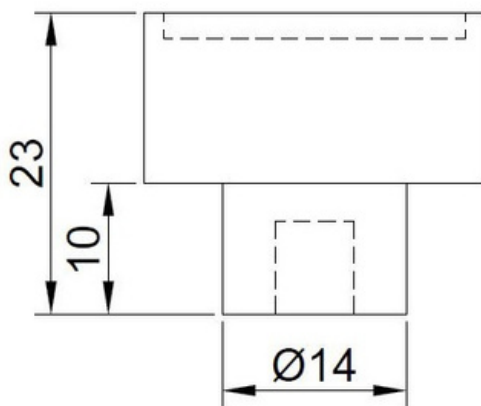

Button Cabinet Knob - Bianca

FINISHES	
	Brushed Brass

PROJECTION	DIAMETER
23mm	26mm

Fixings: All single-fix cabinet handles are supplied with 1 x 25mm M4 fixing screw.

Maintenance: We recommend regular cleaning with a microfibre cloth and warm soapy water followed by drying the product thoroughly. As brass is a soft material, please avoid using any harsh chemicals or abrasive cloths when cleaning.