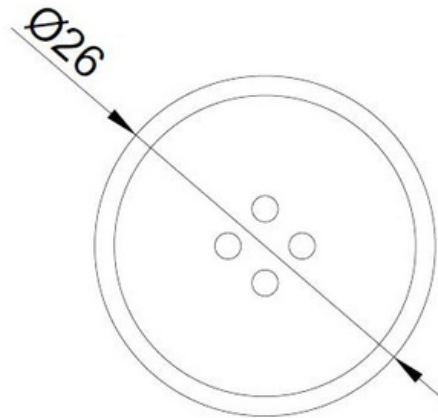

Button Cabinet Knob - Bianca

FINISHES	
	Brushed Brass

PROJECTION	DIAMETER
23mm	26mm

Fixings: All single-fix cabinet handles are supplied with 1 x 25mm M4 fixing screw.

Maintenance: We recommend regular cleaning with a microfibre cloth and warm soapy water followed by drying the product thoroughly. As brass is a soft material, please avoid using any harsh chemicals or abrasive cloths when cleaning.