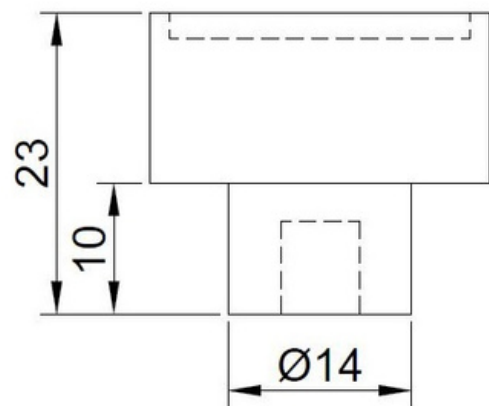

Button Cabinet Knob - Bianca

FINISHES	
	Brushed Brass

PROJECTION	DIAMETER
23mm	26mm

Fixings: All single-fix cabinet handles are supplied with 1 x 25mm M4 fixing screw.

Maintenance: We recommend regular cleaning with a microfibre cloth and warm soapy water followed by drying the product thoroughly. As brass is a soft material, please avoid using any harsh chemicals or abrasive cloths when cleaning.