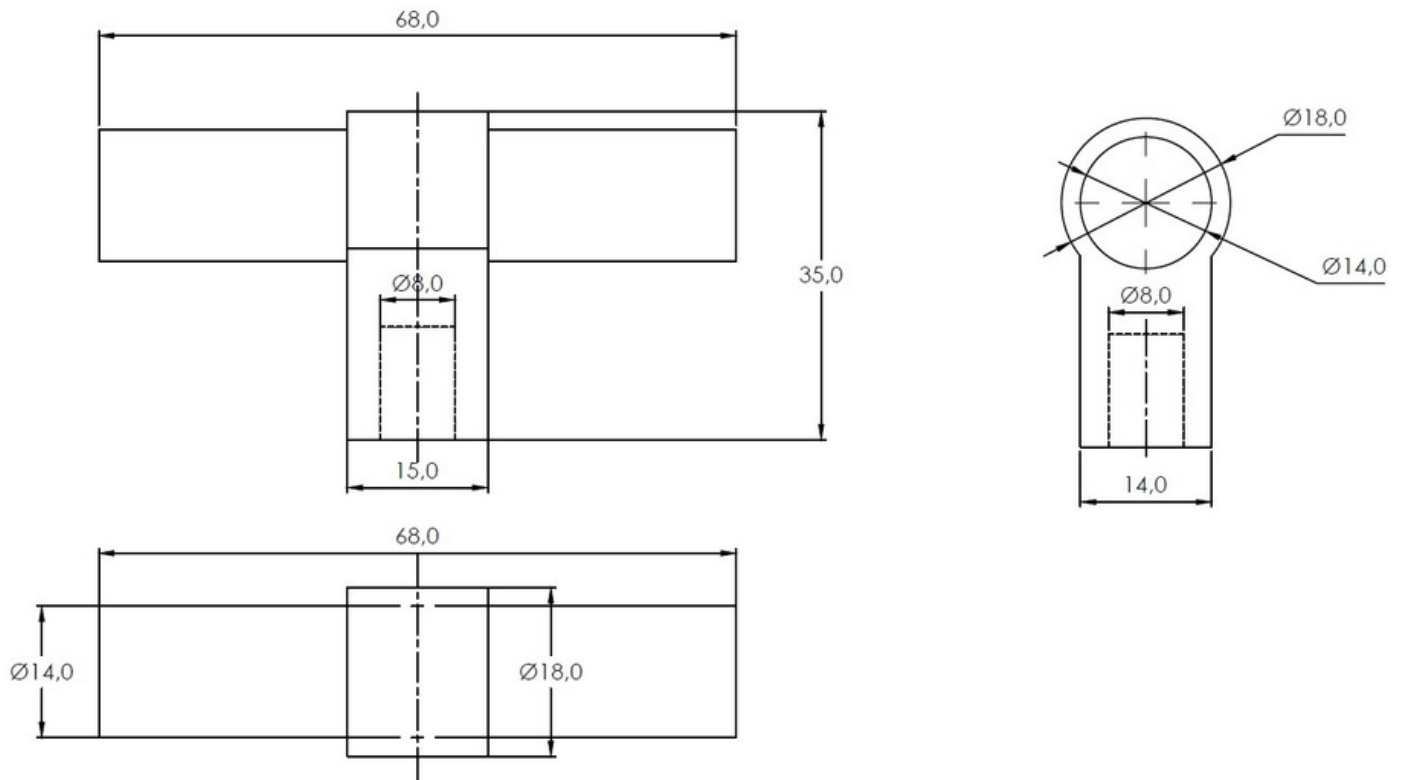

Fluted T-Bar - Athena

FINISHES	
	Aged Brass
	Brushed Brass
	Brushed Nickel
	Matt Black
	White

LENGTH	PROJECTION
68mm	35mm

Fixings: All single-fix cabinet handles are supplied with 1 x 25mm M4 fixing screw.