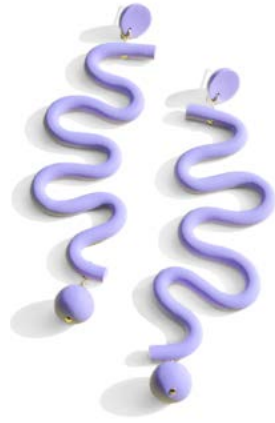

Polymer clay and gold plated metal

3.25" x 1.25" (83mm x 32mm)

E065-WHI-01

SMALL TUBE SQUIGGLES

Black \$29

Polymer clay and gold plated metal

3.25" x 1.25" (83mm x 32mm)

E065-BLK-01

BY CHAVELLI

SQUIGGLES - PERMANENT COLORS

BEST
SELLER

SMALL TUBE SQUIGGLES

Neon Yellow \$29

Polymer clay and gold plated metal

3.25" x 1.25" (83mm x 32mm)

E065-NEONY-01

BY CHAVELLI

SQUIGGLES - SEASONAL COLORS

TUBE SQUIGGLES

Lavender \$42.50

Polymer clay and gold plated metal
4.5" x 1.75" (114mm x 44mm)

E047-LAV-01

TUBE SQUIGGLES

Hot Pink \$42.50