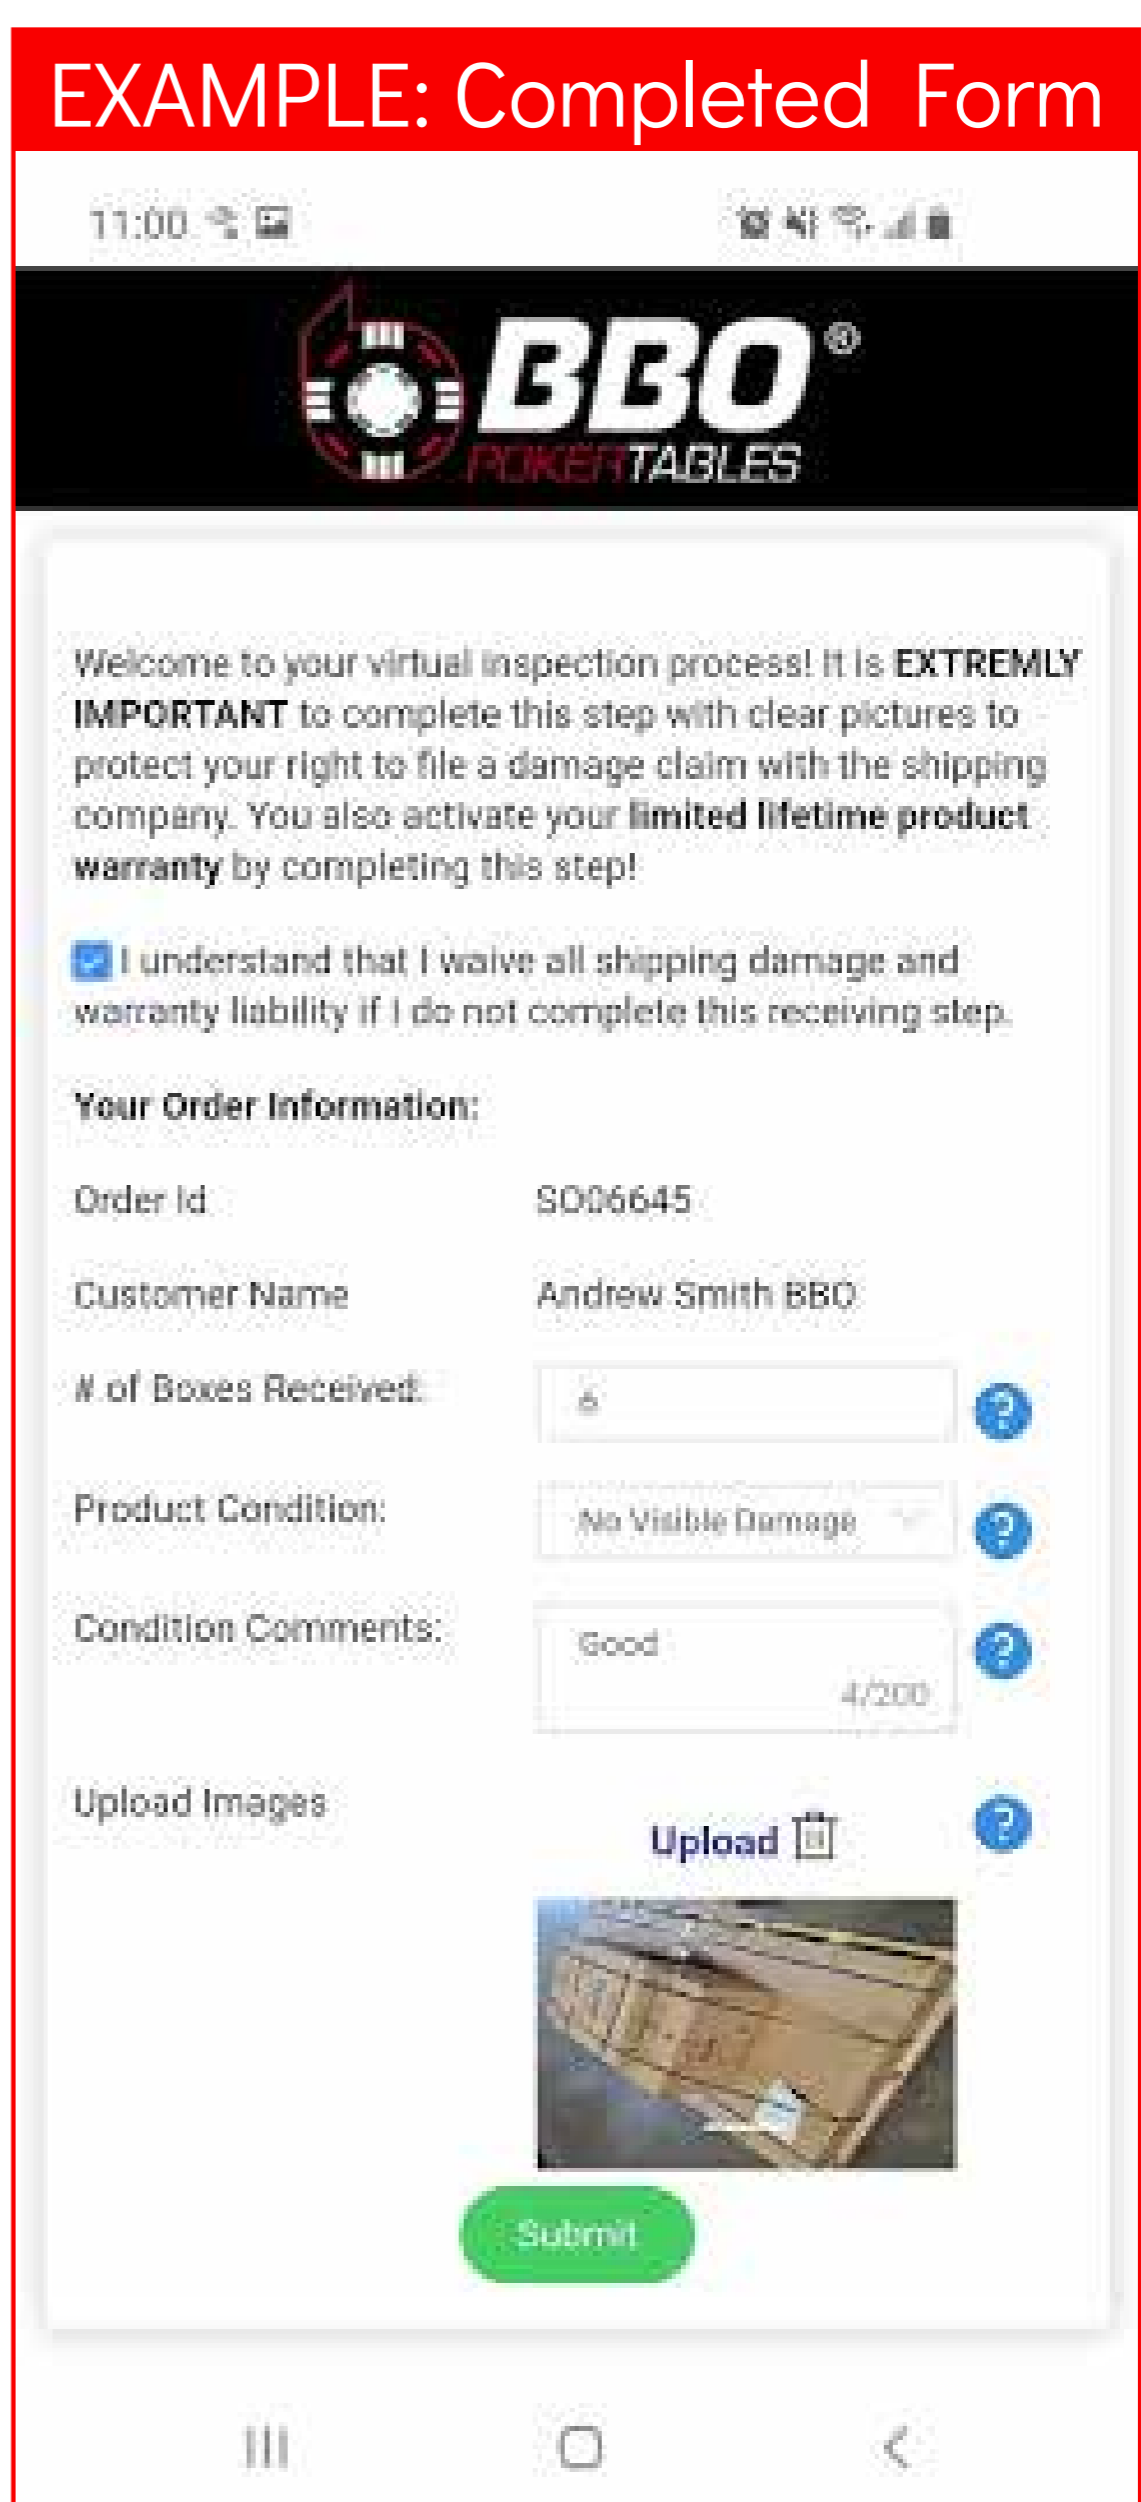

HOW TO RECEIVE YOUR NEW TABLE! *IN 2 EASY STEPS*

1 SCAN QR CODE

Scan this QR code w/ your Smart Phone's camera to be directed to our customer receiving application.

2 FILL OUT FORM + UPLOAD PHOTO

Enter # of boxes received, Product condition, comments, and upload a photo of each side of your pallette.