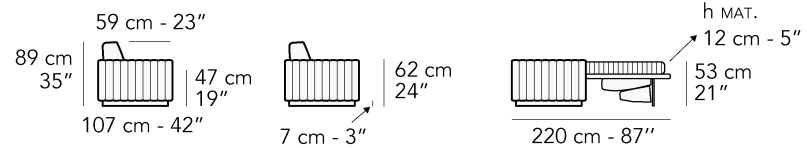

KLEO

K004

Standard features

- Frame: wooden structure.
- Padding in eco-friendly open cell polyurethane foam with different densities.
- Covering in leather or fabric. Seat cushions covering removable.
- For coverings in leather, stitching type Cod.01 for seat and backrest and stitching type Cod.03 for the armrest.
- Stitching type Cod.03 for fabric coverings.
- Electro-welded bed frame and a 12 cm (4,7") high polyurethane foam mattress.
- Removable arms with a metal sliding connectors system.
- Legs in Antique Bronze (Cod.52).
- Mechanism with wheels that allows the movement of the sofa in an easy way.

Optional features with upcharge

- 7% upcharge for combined coverings. Please refer to the notes at the beginning of pricelist.
- Polyurethane foam mattress 12 cm (4,7") high and removable cover with memory foam top.
- Bed frame cover.

Notes

- Other stitching not available.
- Model available in bed version only.
- Polyurethane foam mattresses are subject to normal depth shrinkage of about 2%.

Scala 1:100
Ratio 1 to 100

Legenda / Legend

■ Spalliera / Back Cushions ■ Bracciolo / Armrest ■ Seduta / Seat Cushions