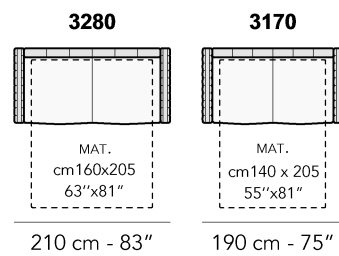

KLEO

K004

Standard features

- Frame: wooden structure.
- Padding in eco-friendly open cell polyurethane foam with different densities.
- Covering in leather or fabric. Seat cushions covering removable.
- For coverings in leather, stitching type Cod.01 for seat and backrest and stitching type Cod.03 for the armrest.
- Stitching type Cod.03 for fabric coverings.
- Electro-welded bed frame and a 12 cm (4,7") high polyurethane foam mattress.
- Removable arms with a metal sliding connectors system.
- Legs in Antique Bronze (Cod.52).
- Mechanism with wheels that allows the movement of the sofa in an easy way.

Optional features with upcharge

- 7% upcharge for combined coverings. Please refer to the notes at the beginning of pricelist.
- Polyurethane foam mattress 12 cm (4,7") high and removable cover with memory foam top.
- Bed frame cover.

Notes

- Other stitching not available.
- Model available in bed version only.
- Polyurethane foam mattresses are subject to normal depth shrinkage of about 2%.

Scala 1:100
Ratio 1 to 100

Legenda / Legend

■ Spalliera / Back Cushions ■ Bracciolo / Armrest ■ Seduta / Seat Cushions