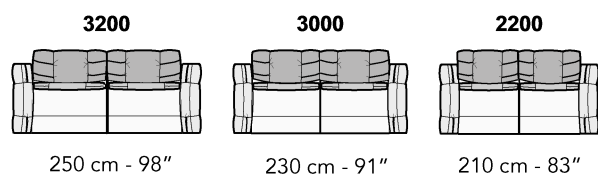

Optional features available upon request with an upcharge

- 7% upcharge for combined coverings or patterned fabrics. Please refer to the notes at the beginning of pricelist.

Notes

- The laces can only be made of leather.
- Versions with asterisk (*) have always the terminal side finished with the possibility to be connected to modular elements.
- The mentioned dimensions are to be considered as maximum overall dimensions (backrest and armrest at maximum opening extension).
- Different stitchings not available.
- **For some fabrics and velvets production dept. must apply the stitching Cod.00 (as per picture below).**

Cod.00

A ↓ all items in group A have the same seat width

B ↓ all items in group B have the same seat width

↓ These elements are compatible with all groups of versions

Le dimensioni indicate sono da considerarsi di massimo ingombro (schienale e bracciolo alla massima estensione di apertura).
 The mentioned dimensions are to be considered as maximum overall dimensions (backrest and armrest at maximum opening extension).