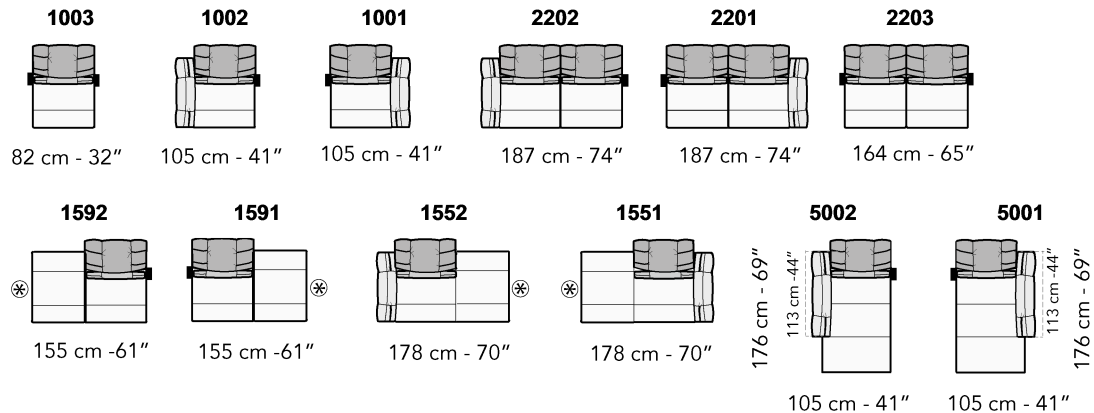

Cod.00

A ↓ all items in group A have the same seat width

B ↓ all items in group B have the same seat width

↓ These elements are compatible with all groups of versions

Le dimensioni indicate sono da considerarsi di massimo ingombro (schienale e bracciolo alla massima estensione di apertura).
 The mentioned dimensions are to be considered as maximum overall dimensions (backrest and armrest at maximum opening extension).