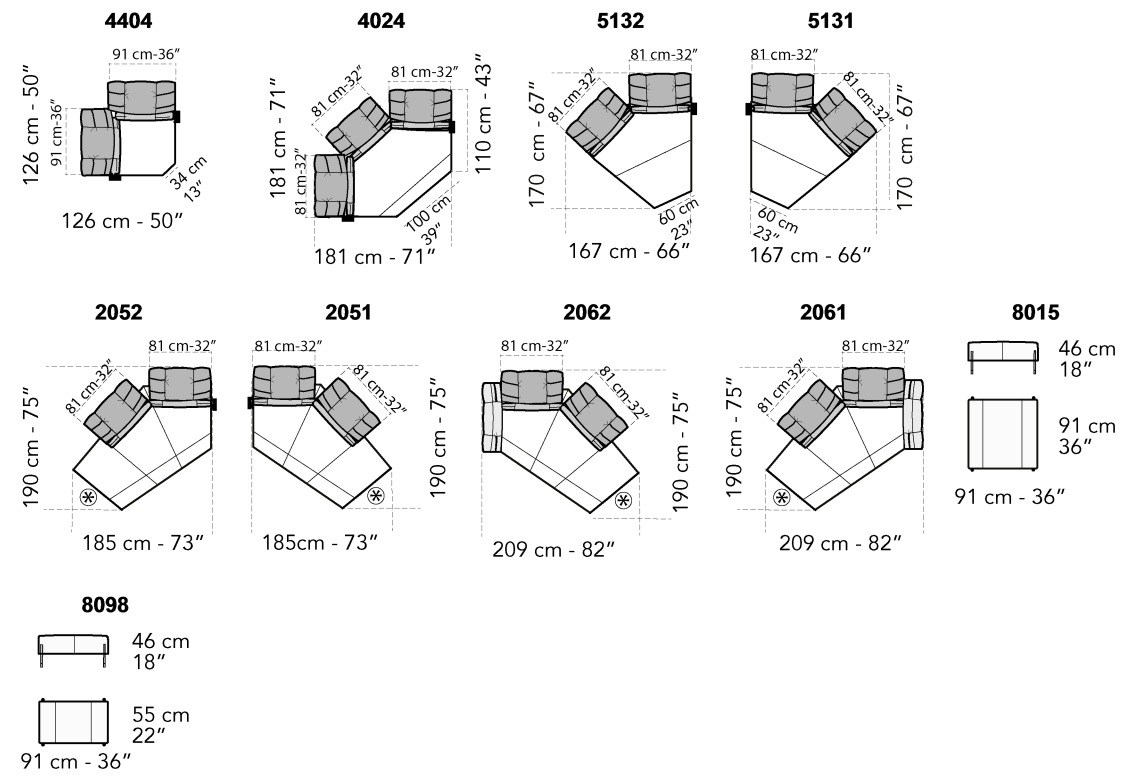

Cod.00

A ↓ all items in group A have the same seat width

B ↓ all items in group B have the same seat width

↓ These elements are compatible with all groups of versions

Le dimensioni indicate sono da considerarsi di massimo ingombro (schienale e bracciolo alla massima estensione di apertura).
 The mentioned dimensions are to be considered as maximum overall dimensions (backrest and armrest at maximum opening extension).