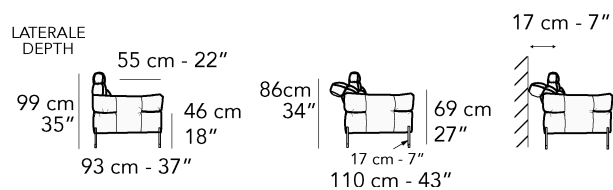

Cod.00

A ↓ all items in group A have the same seat width

B ↓ all items in group B have the same seat width

↓ These elements are compatible with all groups of versions

Le dimensioni indicate sono da considerarsi di massimo ingombro (schienale e bracciolo alla massima estensione di apertura).
 The mentioned dimensions are to be considered as maximum overall dimensions (backrest and armrest at maximum opening extension).