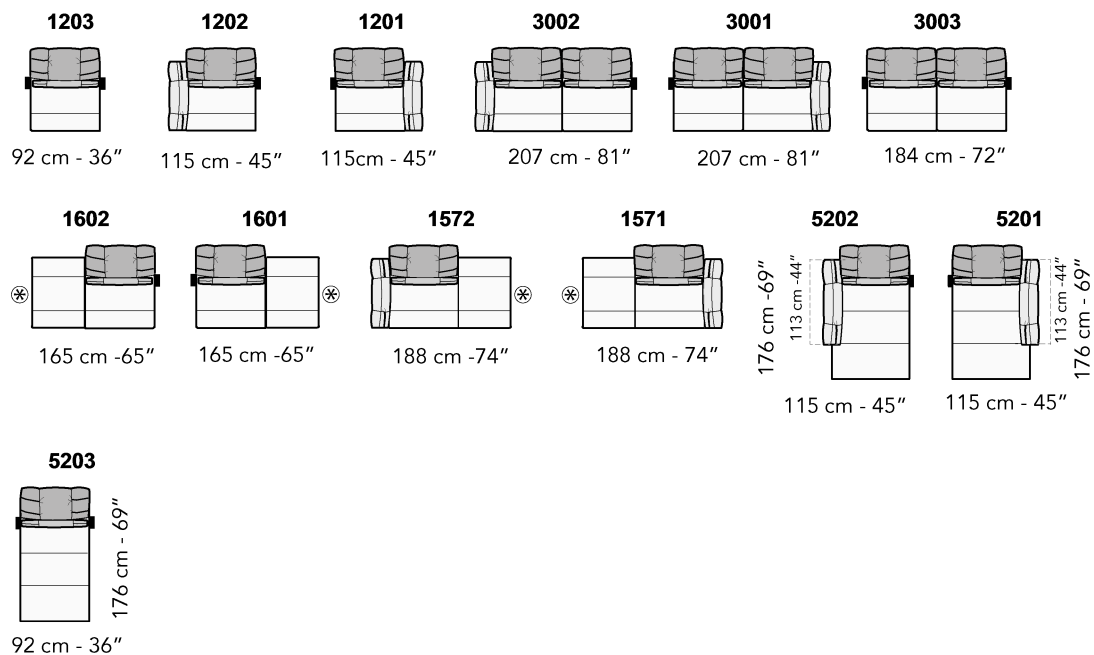

Cod.00

A ↓ all items in group A have the same seat width

B ↓ all items in group B have the same seat width

↓ These elements are compatible with all groups of versions

Le dimensioni indicate sono da considerarsi di massimo ingombro (schienale e bracciolo alla massima estensione di apertura).
 The mentioned dimensions are to be considered as maximum overall dimensions (backrest and armrest at maximum opening extension).