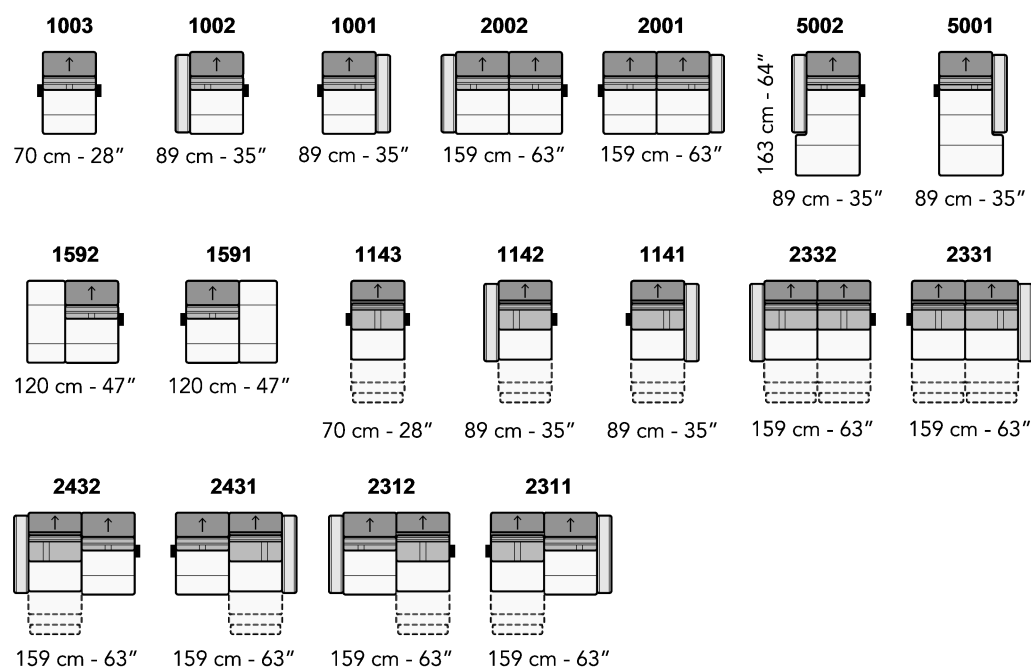

A ↓

all items in group A have the same seat width

B ↓

all items in group B have the same seat width

Config.1

Config.2

Cod.00

↓ These elements are compatible with all groups of versions