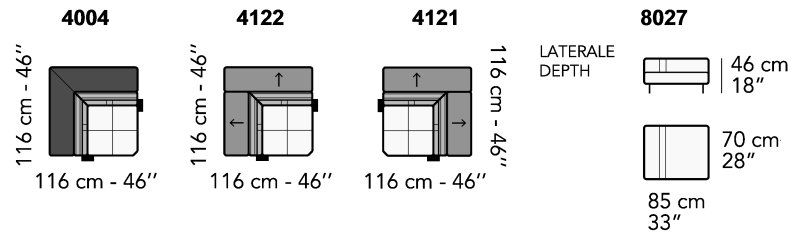

A ↓

all items in group A have the same seat width

B ↓

all items in group B have the same seat width

Config.1

Config.2

Cod.00

↓ These elements are compatible with all groups of versions