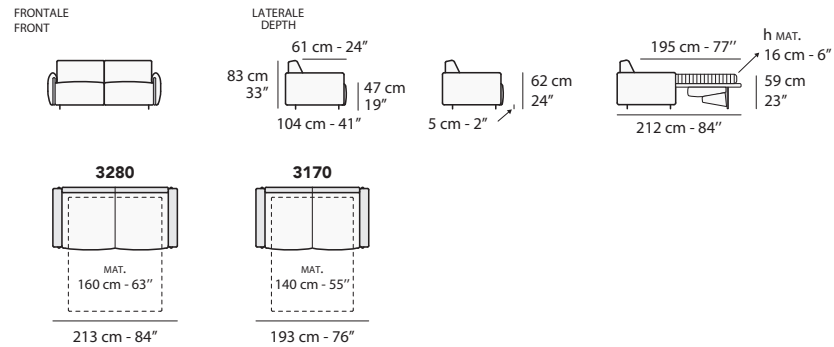

Modello Turati

Turati

T015 - TURATI

T015 - TURATI

Standard Characteristics

- Frame: wooden structure.
- Padding in eco-friendly open cell polyurethane foam with different densities.
- Not removable fabric covering.
- Electro-welded mesh with 16 h mattress in polyurethane foam.
- Armrests are removable and have a bayonet system for all versions.
- Wooden armrest available in the following colors: Canaletto walnut (Cod.10) and thermobaked oak (Cod.11).
- Mechanism: with wheels that allow the sofa to be moved easily.