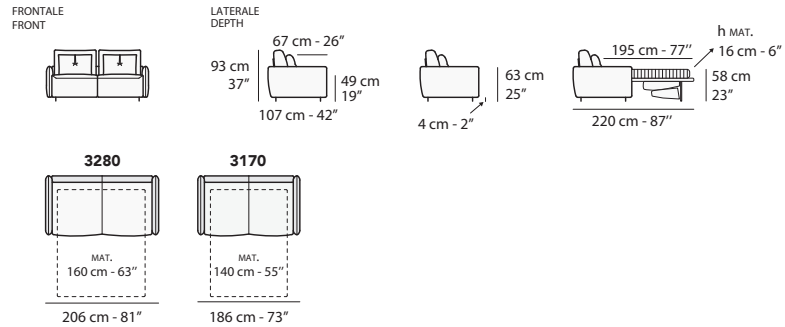

Modello Taylor

Taylor

T017-TAYLOR

T017 - TAYLOR

Standard features

- Frame: wooden structure.
- Seat cushions in eco-friendly open cell polyurethane foam with different densities.
- Back and frontal cushions in mixed feather.
- Not removable fabric covering.
- Electro-welded mesh with 16 h mattress in polyurethane foam.
- Armrests are removable and have a bayonet system for all versions.
- Stitching type Cod.03.
- The back cushion has a metal button with gunmetal finish (Cod.CF).
- Mechanism with wheels that allows the movement of the sofa in an easy way.