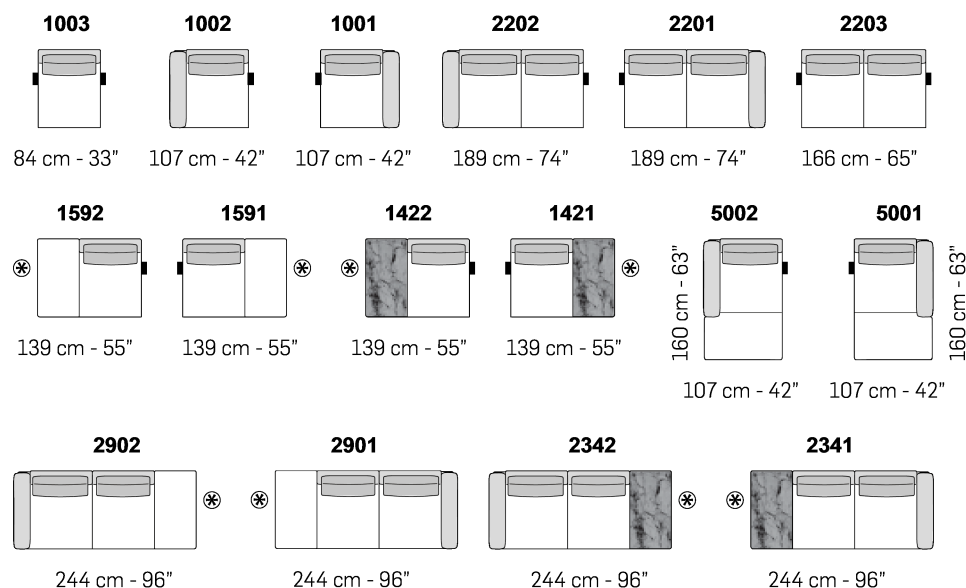

B ↓ all items in group B have the same seat width