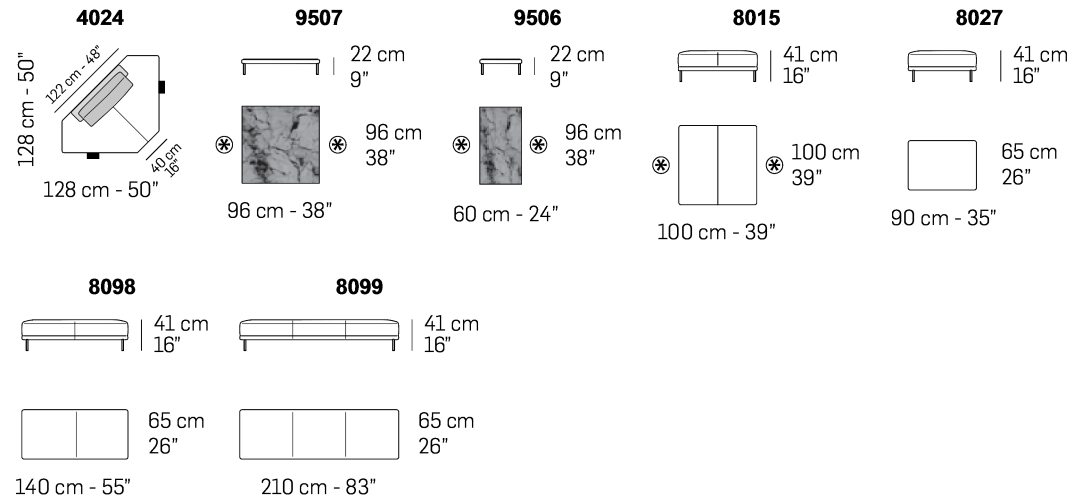

↓ These elements are compatible with all groups of versions

Scala 1:100
Ratio 1 to 100

Legenda / Legend

- Spalliera / Back Cushions
- Bracciolo / Armrest
- Marmo / Marble
- Poggiareni / Kidneyrest
- Seduta / Seat Cushions
- ⊗ Lato terminale sempre rifinito e agganciabile agli elementi componibili / Terminal side is always finished and it can also be connected to modular elements
- Aggancio Componibile / Connector

Note / Notes

Nicoline si riserva il diritto di apportare in ogni momento modifiche tecniche ed estetiche / Nicoline reserves the right to change, at any time and without prior warning, technical and aesthetic specifications of the articles.