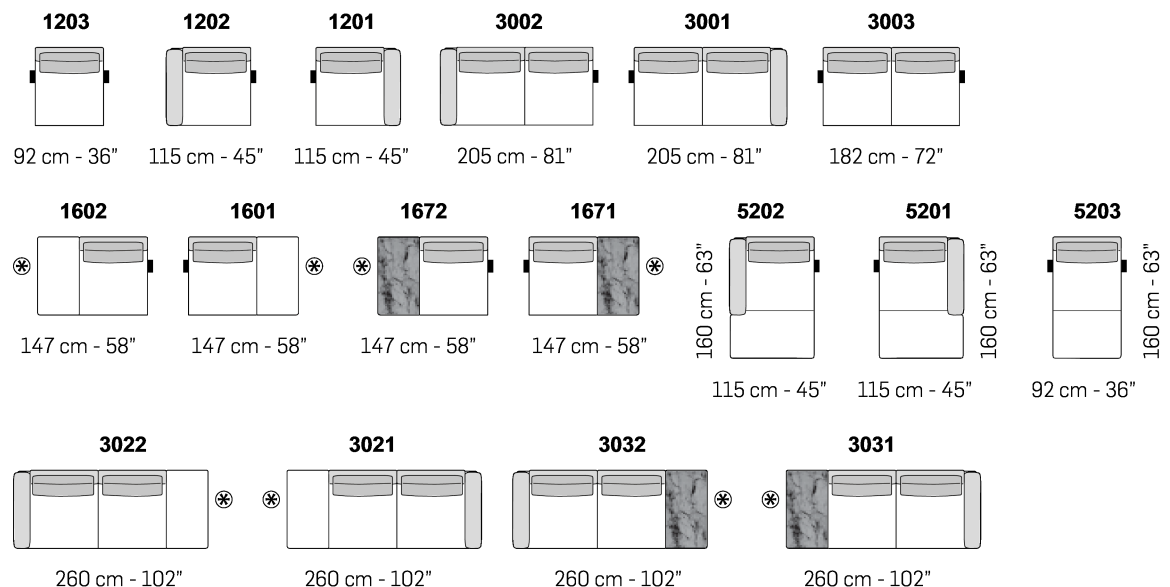

Cod.00

Cod.03

LATERALE DEPTH

### A ↓ all items in group A have the same seat width