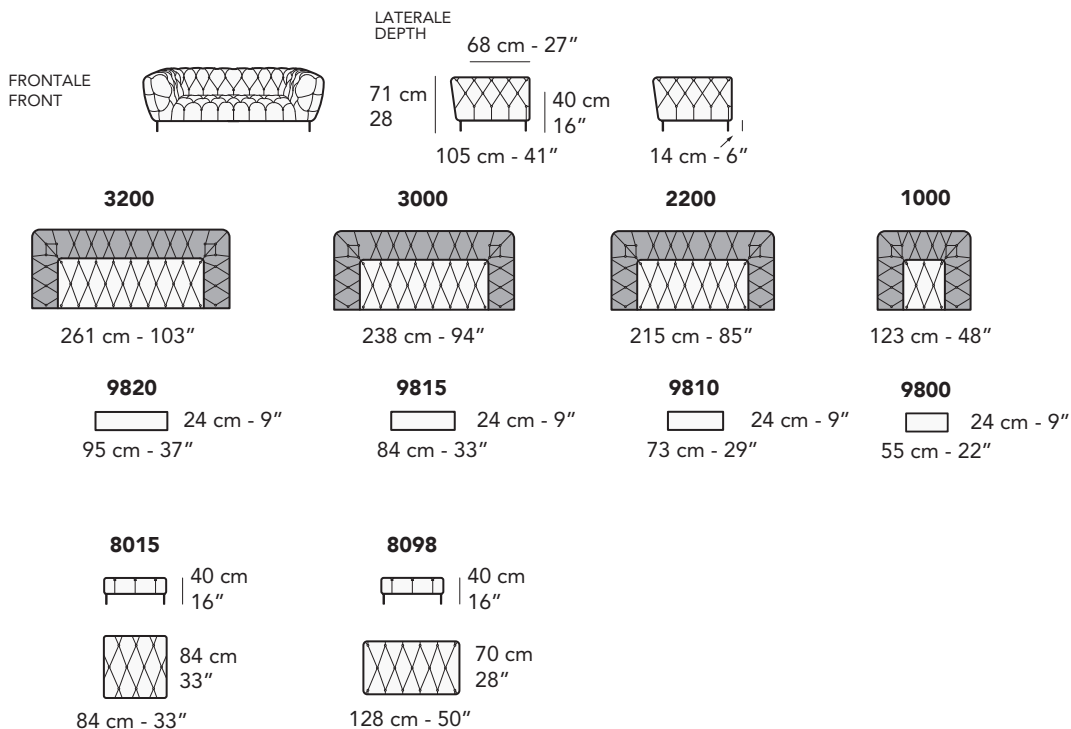

D001 - DUOMO

Scala 1:100 Ratio 1 to 100

Legenda / Legend

- Spalliera / Back Cushions
 - Poggiareni / Kidneyrest
 - Bracciolo / Armrest
 - Seduta / Seat Cushions
 - Sistema Sound
 - Marmo / Marble
 - Legno / Wood
 - Aggancio Componibile / Connector
- * Lato terminale sempre rifinito e agganciabile agli elementi componibili / Terminal side is always finished and it can also be connected to modular elements