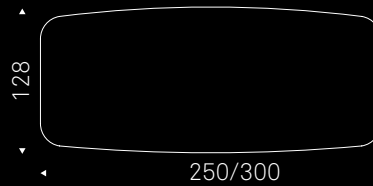

SKORPIO WOOD Canaletto walnut
chairs ARCADIA - lamps VENEZIA - sideboard EUROPA - mirror WISH

ROLL WOOD burned oak

chairs AURELIA - lamp CRISTAL - sideboards TIFFANY - rugs RADJA

EDGE VERSION

C version

Top in Canaletto walnut (NC) with black lacquered and rounded lower profile
or in elm open pore matt black (OLM73) with Brushed Bronze lacquered
and rounded lower profile.