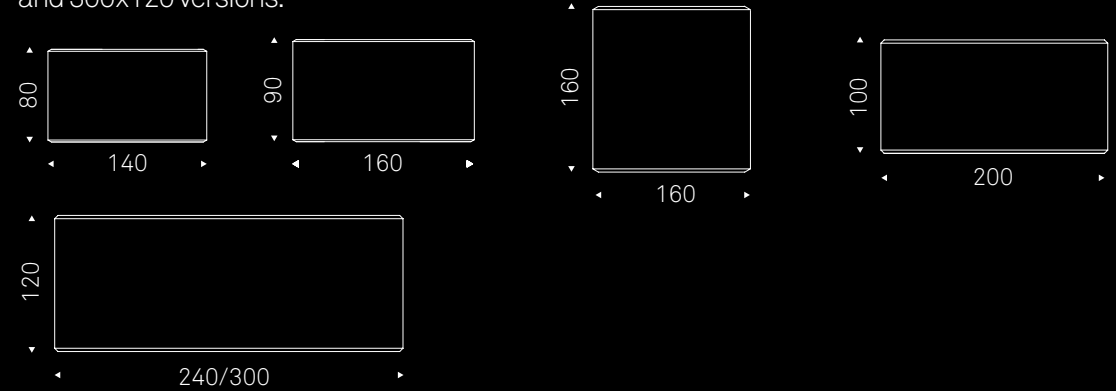

some examples

EDGE VERSION

A version

Top with angled edges in Canaletto walnut (NC), heritage oak (HR) or natural oak (RN).
140 and **160** version available in Canaletto walnut (NC), burned oak (RB) or natural oak (RN).
Wooden top 4cm thick on 140x80, 160x90 and 200x100 versions and 5cm thick on 240x120 and 300x120 versions.