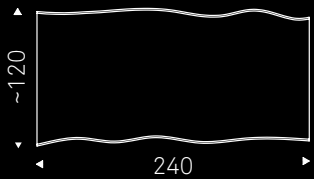

Deep Wood version

8cm thick wooden top with irregular solid wood edges in Canaletto walnut (NC).