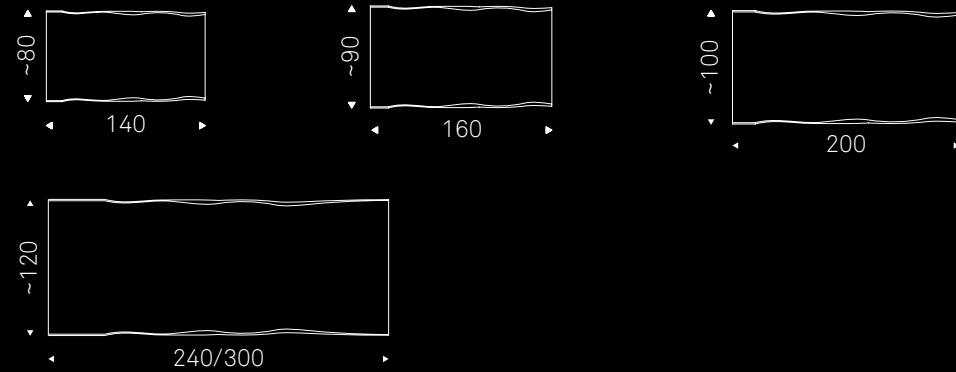

ELIOT WOOD DRIVE Canaletto walnut

chairs RITA - lamp APOLLO - sideboard KAYAK - bookcase ARSENAL - mirror REGAL

EDGE VERSION

S version

Top "S" version 4cm thick with irregular solid wood edges in Canaletto walnut (NC), burned oak (RB) or natural oak (RN).