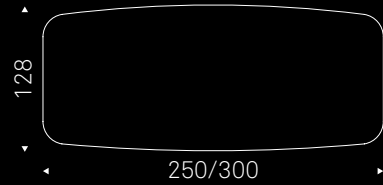

B version

Barrel top with angled edges in Canaletto walnut (NC) or burned oak (RB).