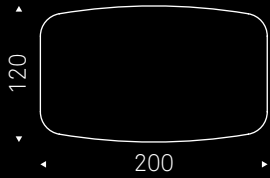

B version

Barrel top with angled edges in Canaletto walnut (NC) or burned oak (RB).