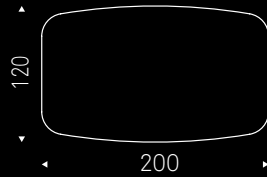

SKORPIO WOOD Canaletto walnut
chairs ARCADIA - lamps VENEZIA - sideboard EUROPA - mirror WISH

ROLL WOOD burned oak

chairs AURELIA - lamp CRISTAL - sideboards TIFFANY - rugs RADJA

EDGE VERSION

C version

Top in Canaletto walnut (NC) with black lacquered and rounded lower profile
or in elm open pore matt black (OLM73) with Brushed Bronze lacquered
and rounded lower profile.