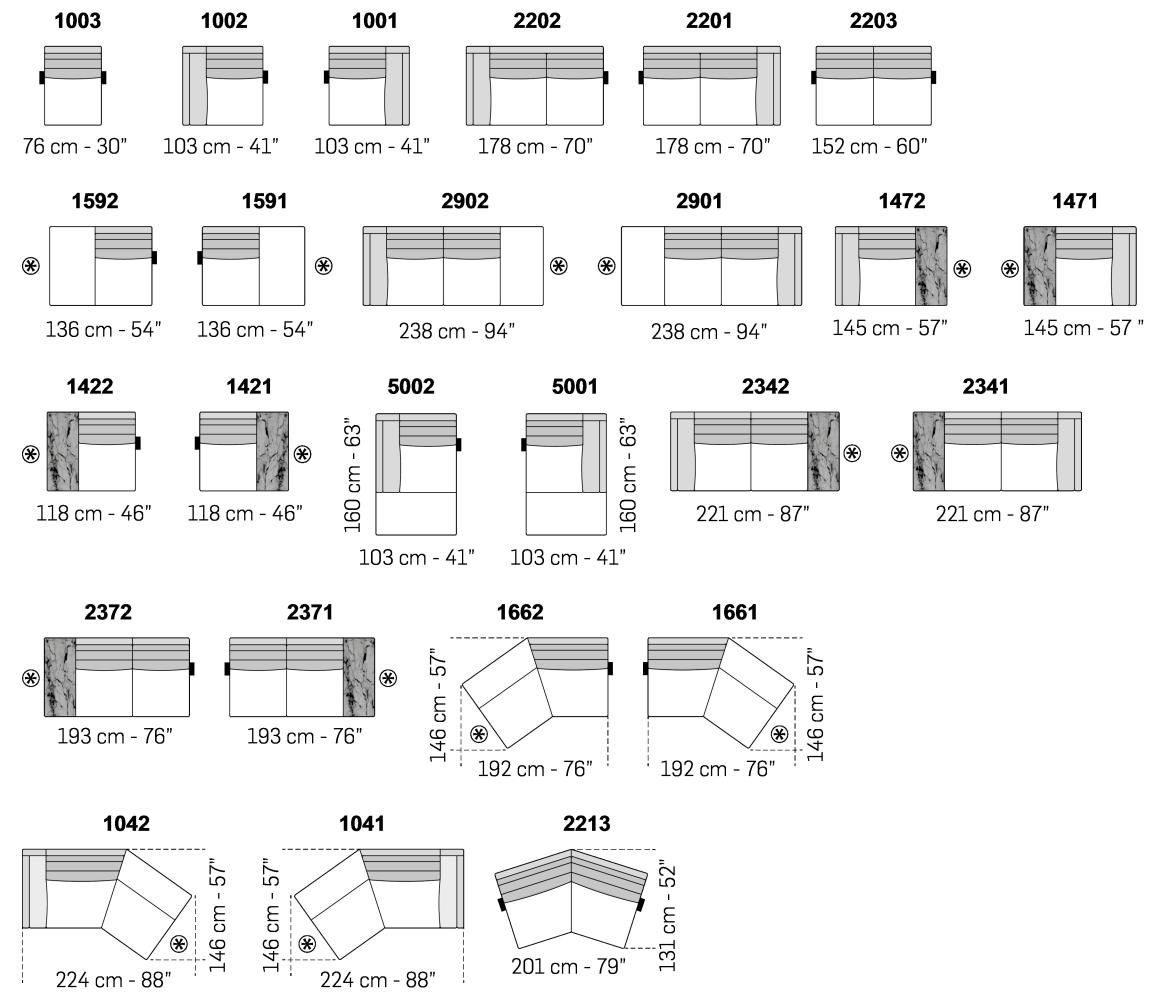

Cod.00

Cod.03

A ↓ all items in group A have the same seat width

B ↓ all items in group B have the same seat width

↓ These elements are compatible with all groups of versions

Scala 1:100 Ratio 1 to 100
 Legenda / Legend
 Spalliera / Back Cushions Bracciolo / Armrest Marmo / Marble
 Poggiareni / Kidneyrest Seduta / Seat Cushions
 ⊗ Lato terminale sempre rifinito e agganciabile agli elementi componibili / Terminal side is always finished and it can also be connected to modular elements
 ■ Aggancio Componibile / Connector
 Note / Notes
 Nicoline si riserva il diritto di apportare in ogni momento modifiche tecniche ed estetiche / Nicoline reserves the right to change, at any time and without prior warning, technical and aesthetic specifications of the articles.