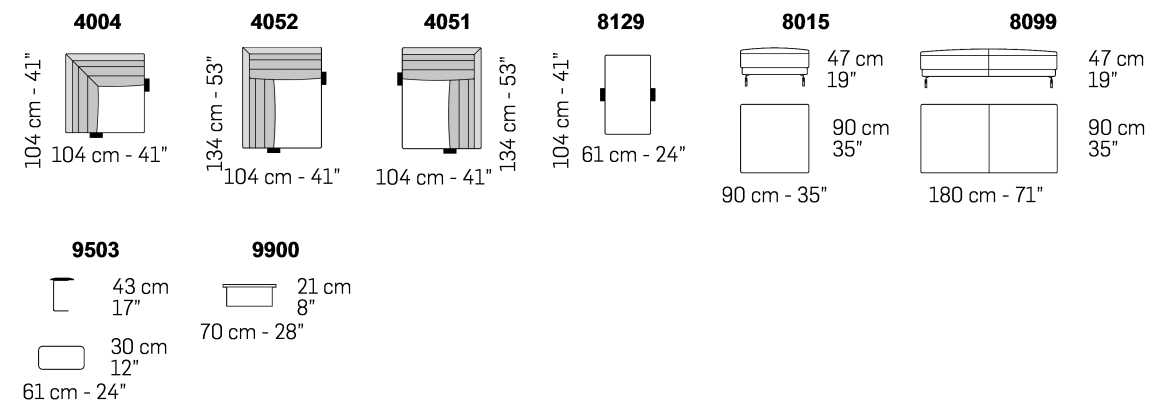

Cod.00

Cod.03

A ↓ all items in group A have the same seat width

B ↓ all items in group B have the same seat width

↓ These elements are compatible with all groups of versions

Scala 1:100 Ratio 1 to 100
 Legenda / Legend
 Spalliera / Back Cushions Bracciolo / Armrest Marmo / Marble
 Poggiareni / Kidneyrest Seduta / Seat Cushions
 ⊗ Lato terminale sempre rifinito e agganciabile agli elementi componibili / Terminal side is always finished and it can also be connected to modular elements
 ■ Aggancio Componibile / Connector
 Note / Notes
 Nicoline si riserva il diritto di apportare in ogni momento modifiche tecniche ed estetiche / Nicoline reserves the right to change, at any time and without prior warning, technical and aesthetic specifications of the articles.