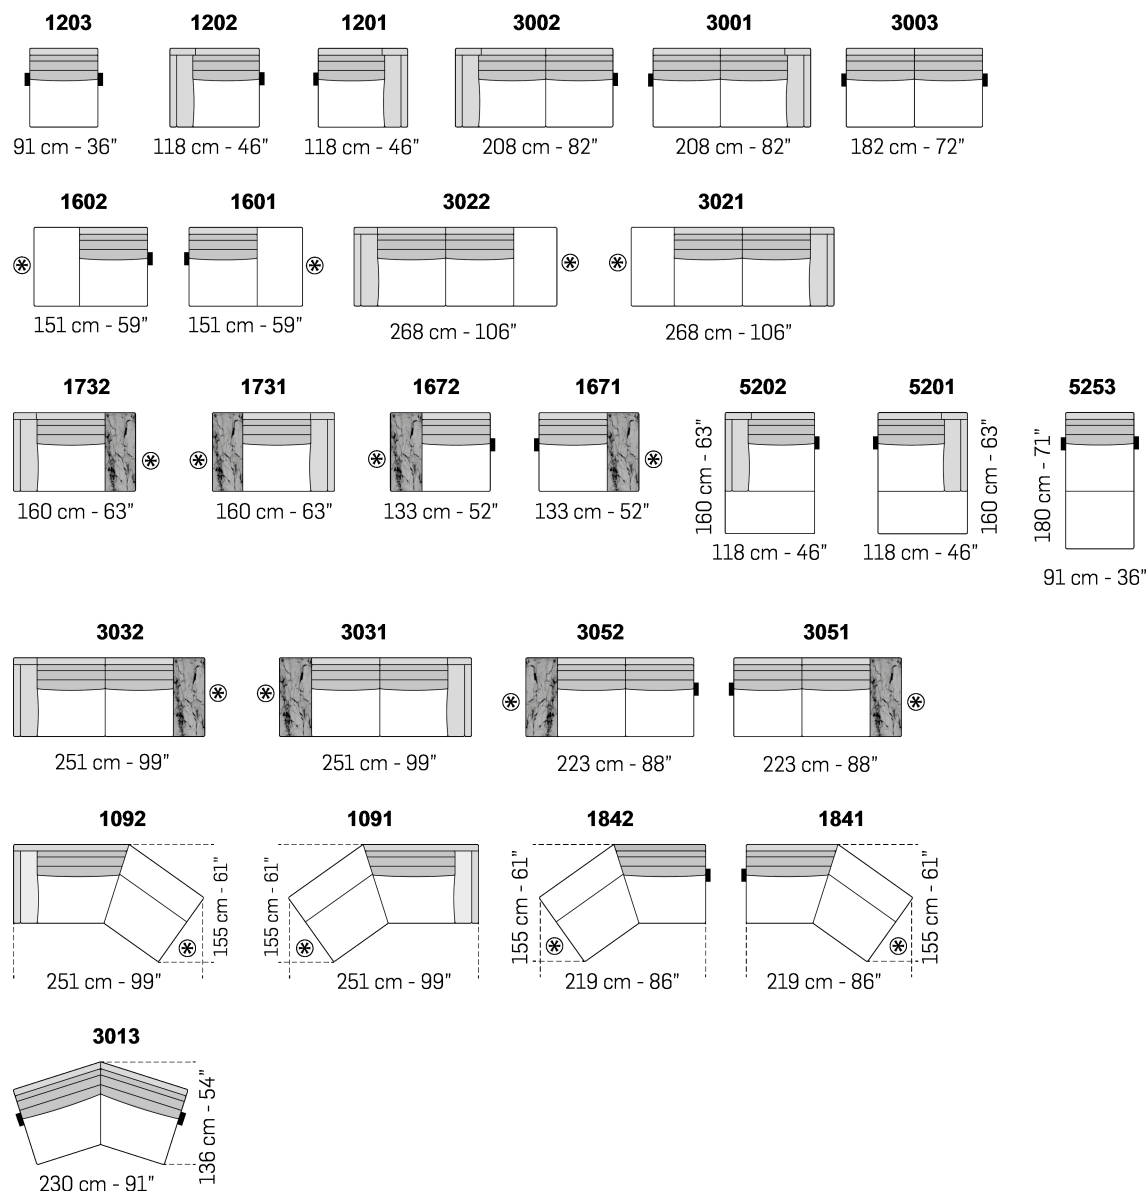

Cod.00

Cod.03

A ↓ all items in group A have the same seat width

B ↓ all items in group B have the same seat width

↓ These elements are compatible with all groups of versions

Scala 1:100 Ratio 1 to 100
 Legenda / Legend
 Spalliera / Back Cushions Bracciolo / Armrest Marmo / Marble
 Poggiareni / Kidneyrest Seduta / Seat Cushions
 ⊗ Lato terminale sempre rifinito e agganciabile agli elementi componibili / Terminal side is always finished and it can also be connected to modular elements
 ■ Aggancio Componibile / Connector
 Note / Notes
 Nicoline si riserva il diritto di apportare in ogni momento modifiche tecniche ed estetiche / Nicoline reserves the right to change, at any time and without prior warning, technical and aesthetic specifications of the articles.