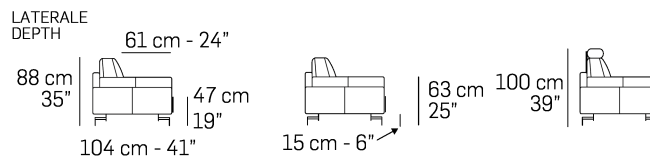

Cod.00

Cod.03

A ↓ all items in group A have the same seat width

B ↓ all items in group B have the same seat width

↓ These elements are compatible with all groups of versions

Scala 1:100 Ratio 1 to 100
 Legenda / Legend
 Spalliera / Back Cushions Bracciolo / Armrest Marmo / Marble
 Poggiareni / Kidneyrest Seduta / Seat Cushions
 ⊗ Lato terminale sempre rifinito e agganciabile agli elementi componibili / Terminal side is always finished and it can also be connected to modular elements
 ■ Aggancio Componibile / Connector
 Note / Notes
 Nicoline si riserva il diritto di apportare in ogni momento modifiche tecniche ed estetiche / Nicoline reserves the right to change, at any time and without prior warning, technical and aesthetic specifications of the articles.