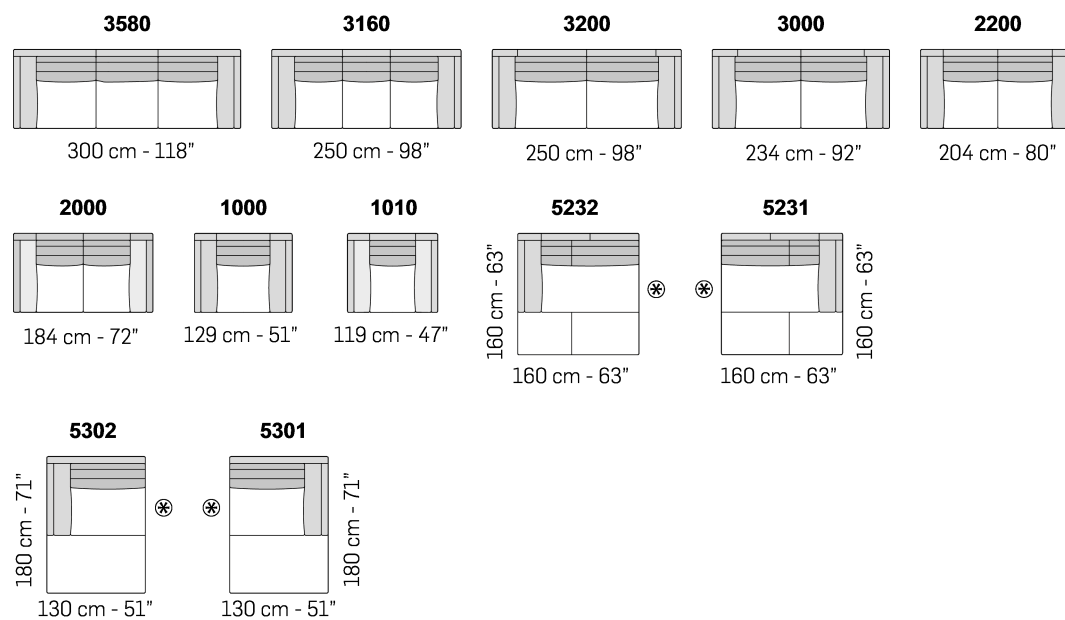

Cod.00

Cod.03

A ↓ all items in group A have the same seat width

B ↓ all items in group B have the same seat width

↓ These elements are compatible with all groups of versions

Scala 1:100 Ratio 1 to 100
 Legenda / Legend
 Spalliera / Back Cushions Bracciolo / Armrest Marmo / Marble
 Poggiareni / Kidneyrest Seduta / Seat Cushions
 ⊗ Lato terminale sempre rifinito e agganciabile agli elementi componibili / Terminal side is always finished and it can also be connected to modular elements
 ■ Aggancio Componibile / Connector
 Note / Notes
 Nicoline si riserva il diritto di apportare in ogni momento modifiche tecniche ed estetiche / Nicoline reserves the right to change, at any time and without prior warning, technical and aesthetic specifications of the articles.