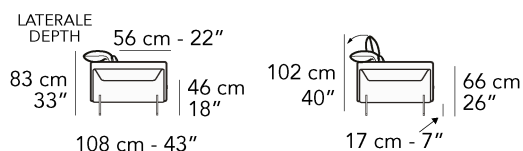

Optional features available upon request with no upcharge

- Stitching, unless differently requested, will be matching the leather or fabric colour. Contrast stitching colour can be ordered at no extra charge. You might use as reference any Nicoline leather.

Optional features available upon request with an upcharge

- External panel of the armrest frame with a different covering from the rest of the sofa (Config. 1).
- 7% upcharge for combined coverings (except for the armrest panel which has dedicated upcharge). Please refer to the NOTES at the beginning of pricelist.

Notes

- Versions with asterisk (*) have always the terminal side finished with the possibility to be connected to modular elements.
- Different stitchings not available.
- **For some fabrics and velvets production dept. must apply the stitching Cod.00 (as per picture below).**