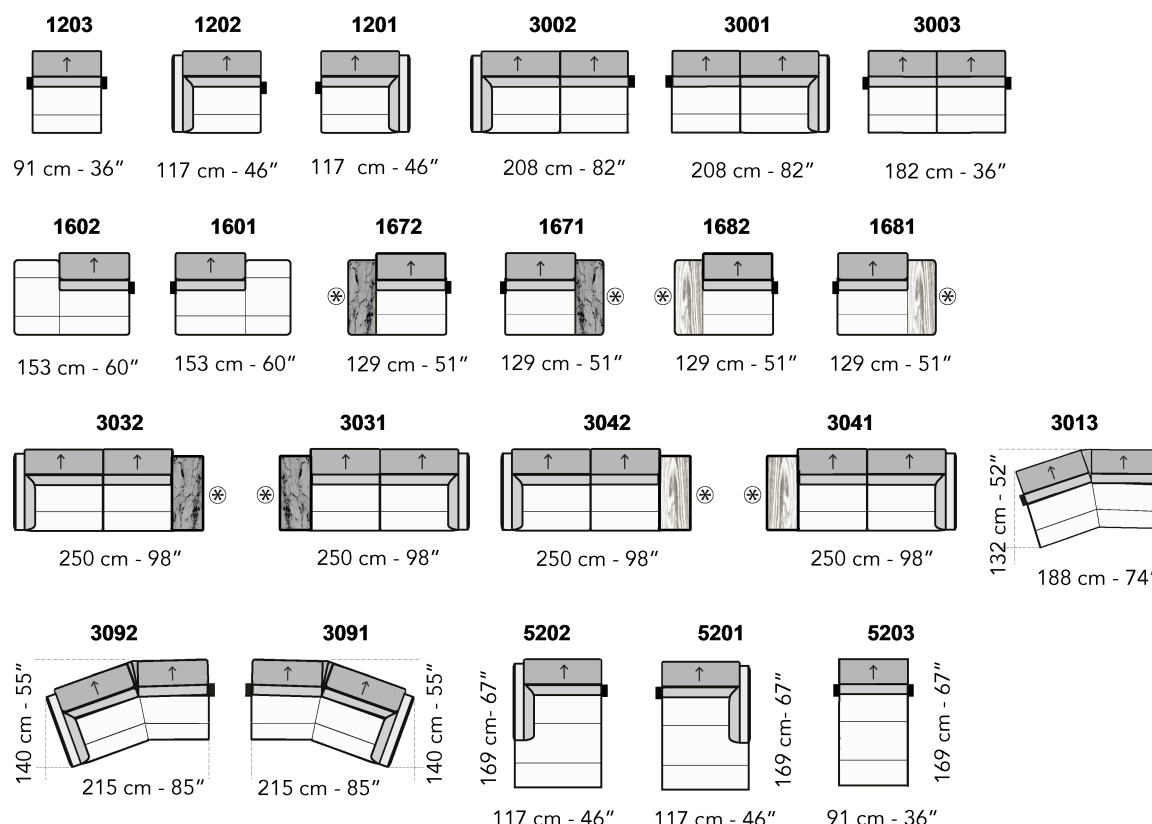

Optional features available upon request with an upcharge

- External panel of the armrest frame with a different covering from the rest of the sofa (Config. 1).
- 7% upcharge for combined coverings (except for the armrest panel which has dedicated upcharge). Please refer to the NOTES at the beginning of pricelist.

A ↓ all items in group A have the same seat width

B ↓ all items in group B have the same seat width

Config.1

Cod.00

↓ These elements are compatible with all groups of versions

Scala 1:100 Ratio 1 to 100

Legenda / Legend