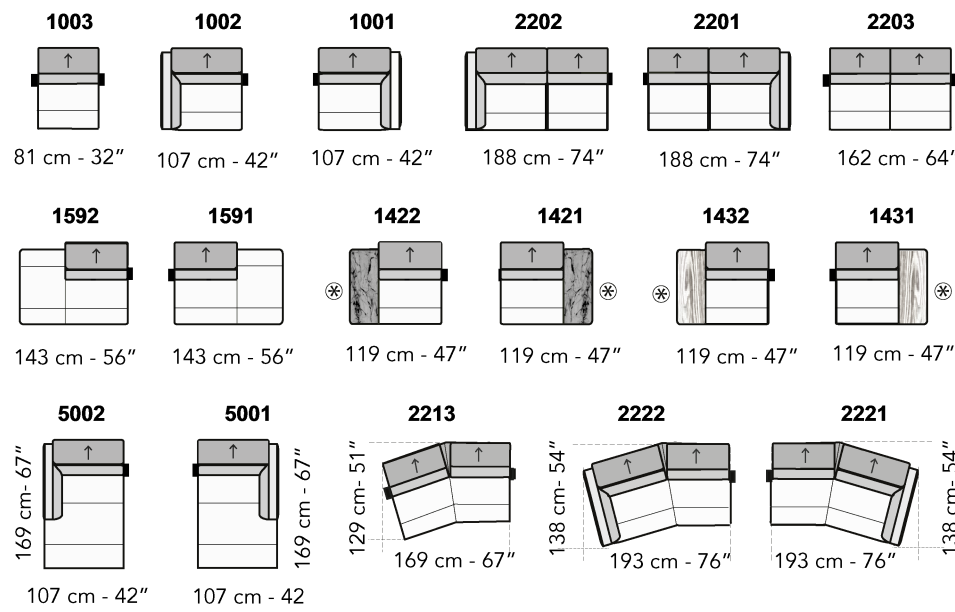

A ↓ all items in group A have the same seat width

B ↓ all items in group B have the same seat width

Config.1

Cod.00

↓ These elements are compatible with all groups of versions

Scala 1:100 Ratio 1 to 100

Legenda / Legend