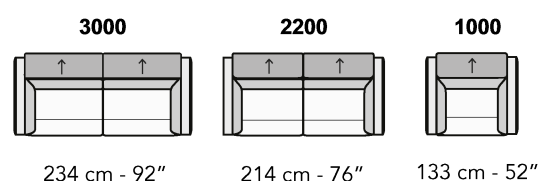

Optional features available upon request with no upcharge

- Stitching, unless differently requested, will be matching the leather or fabric colour. Contrast stitching colour can be ordered at no extra charge. You might use as reference any Nicoline leather.

Optional features available upon request with an upcharge

- External panel of the armrest frame with a different covering from the rest of the sofa (Config. 1).
- 7% upcharge for combined coverings (except for the armrest panel which has dedicated upcharge). Please refer to the NOTES at the beginning of pricelist.

Notes

- Versions with asterisk (*) have always the terminal side finished with the possibility to be connected to modular elements.
- Different stitchings not available.
- **For some fabrics and velvets production dept. must apply the stitching Cod.00 (as per picture below).**