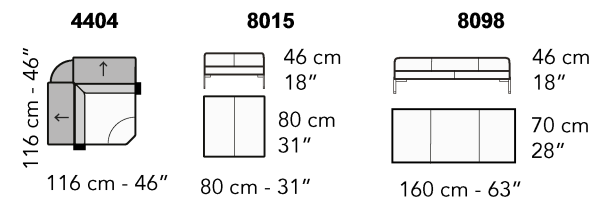

A ↓ all items in group A have the same seat width

B ↓ all items in group B have the same seat width

Config.1

Cod.00

↓ These elements are compatible with all groups of versions

Scala 1:100 Ratio 1 to 100

Legenda / Legend