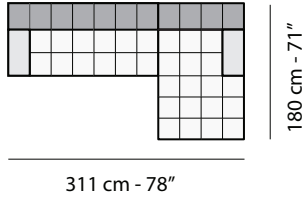

COMPOSIZIONI CONSIGLIATE

3002 + 5251