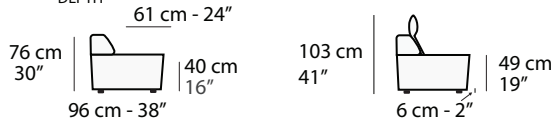

B007 - BRIC

FRONTALE
FRONT

LATERALE
DEPTH

Scala 1:100 Ratio 1 to 100

Legenda / Legend

- Spalliera / Back Cushions
- Poggiareni / Kidneyrest
- Bracciolo / Armrest
- Seduta / Seat Cushions
- Sistema Sound
- Marmo / Marble
- Legno / Wood
- Aggancio Componibile / Connector
- * Lato terminale sempre rifinito e agganciabile agli elementi componibili / Terminal side is always finished and it can also be connected to modular elements