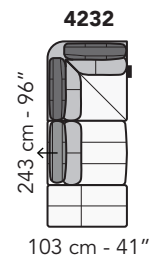

### **Notes**

- Different stitchings not available.
- All reclining versions are made and delivered as separate elements.
- We would suggest choosing versions from the same group and not to combine versions from group A – B, as items from each group have different seat width.

# A019 - ANTARES LEG

FRONTALE  
FRONT

LATERALE  
DEPTH

A

tutti gli elementi del gruppo A hanno lo stesso modulo di seduta - all items in group A have the same seat width

B

tutti gli elementi del gruppo B hanno lo stesso modulo di seduta - all items in group B have the same seat width