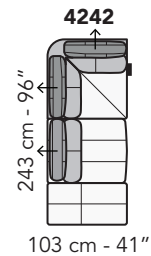

### **Notes**

- Different stitchings not available.
- All reclining versions are made and delivered as separate elements.
- We would suggest choosing versions from the same group and not to combine versions from group A – B, as items from each group have different seat width.

# A019 - ANTARES LEG

FRONTALE  
FRONT

LATERALE  
DEPTH

A

tutti gli elementi del gruppo A hanno lo stesso modulo di seduta - all items in group A have the same seat width

B

tutti gli elementi del gruppo B hanno lo stesso modulo di seduta - all items in group B have the same seat width