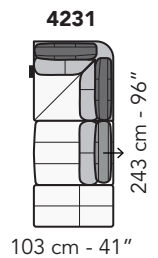

### **Notes**

- Different stitchings not available.
- All reclining versions are made and delivered as separate elements.
- We would suggest choosing versions from the same group and not to combine versions from group A – B, as items from each group have different seat width.

# A019 - ANTARES LEG

FRONTALE  
FRONT

LATERALE  
DEPTH

A

tutti gli elementi del gruppo A hanno lo stesso modulo di seduta - all items in group A have the same seat width

B

tutti gli elementi del gruppo B hanno lo stesso modulo di seduta - all items in group B have the same seat width