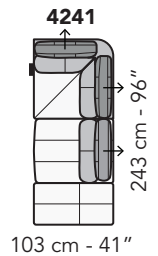

### **Notes**

- Different stitchings not available.
- All reclining versions are made and delivered as separate elements.
- We would suggest choosing versions from the same group and not to combine versions from group A – B, as items from each group have different seat width.

# A019 - ANTARES LEG

FRONTALE  
FRONT

LATERALE  
DEPTH

A

tutti gli elementi del gruppo A hanno lo stesso modulo di seduta - all items in group A have the same seat width

B

tutti gli elementi del gruppo B hanno lo stesso modulo di seduta - all items in group B have the same seat width