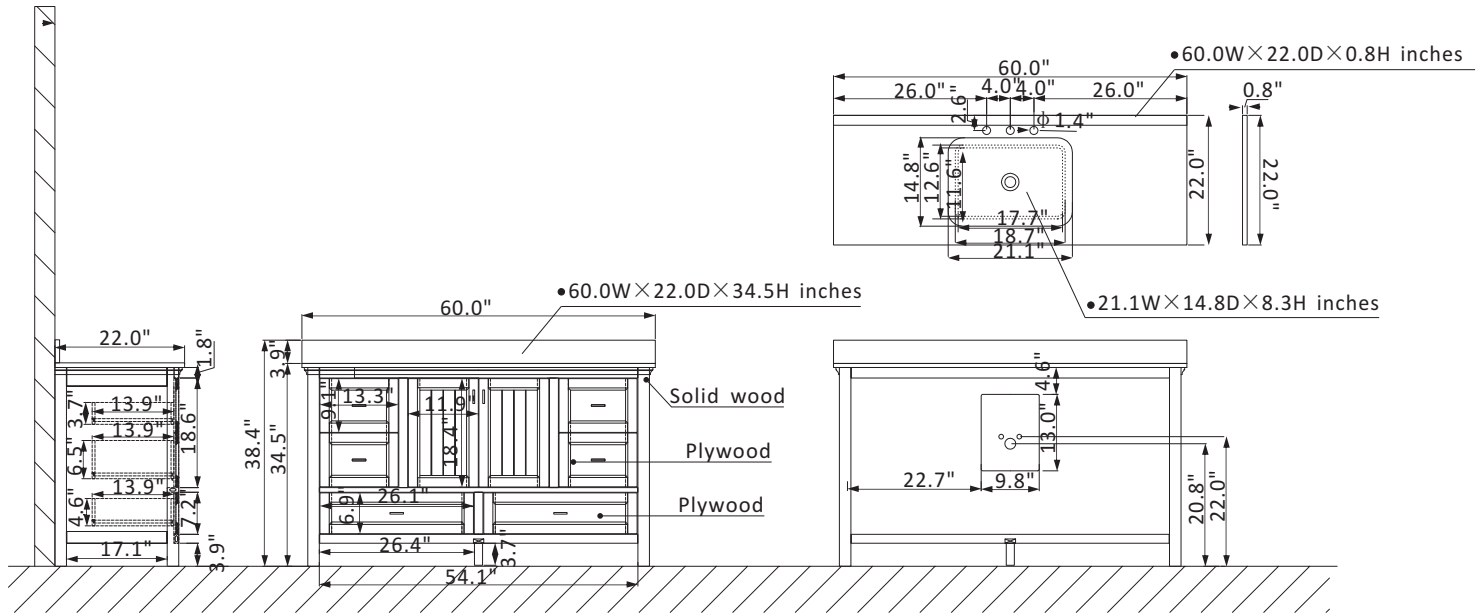

Altair Isla Vanity Collection 538060S-WH-AW-NM

Features

Construction: Solid wood / plywood

Finish: White Finish

Countertop: Artificial Carrara White Stone Countertop with backsplash

Sink: Rectangular, undermount ceramic basin with overflow included

Faucet: Vanity top with pre-drilled 8" widespread faucet hole

Door/Drawer: 6 soft-closing drawers (4 small, 2 large) and 2 soft-closing doors

Hardware: Brushed nickel finish hardware

Installation: Easy plumbing and faucet installation*