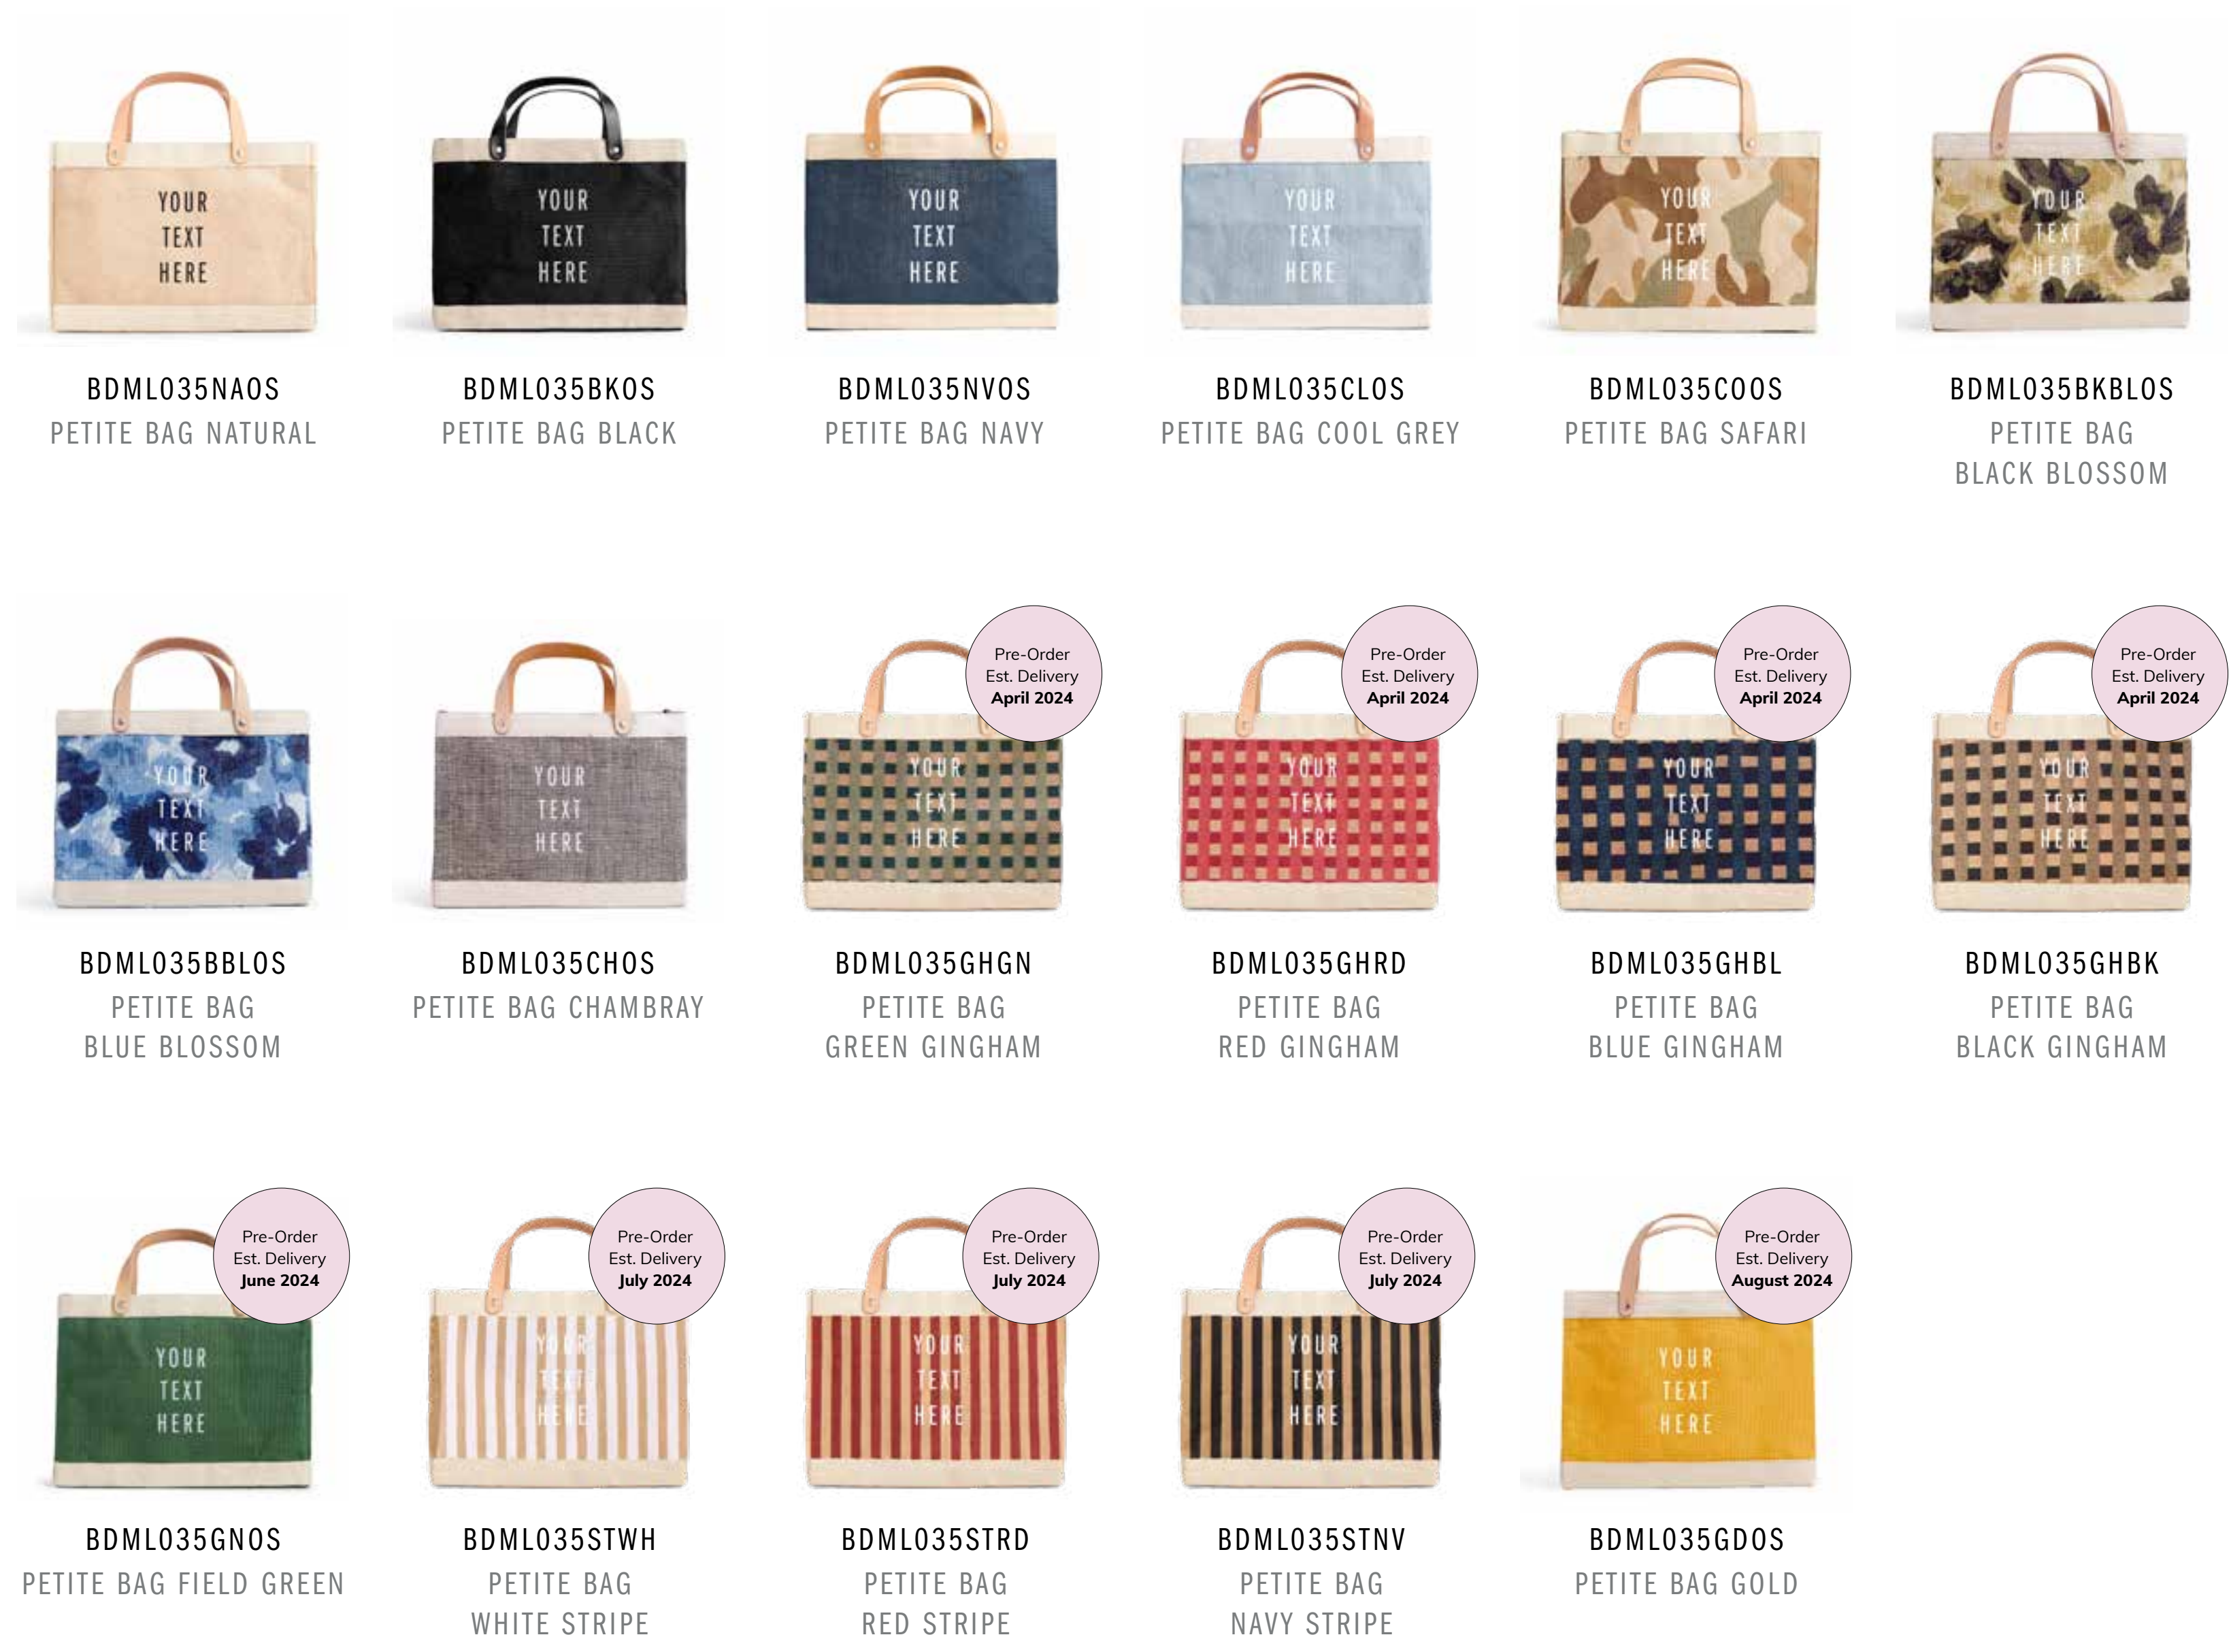

PETITE MARKET BAG

COLLECTION N° 035

DIMENSIONS	12"W / 9.5"H / 5.5"D / 3.5" HANDLE DROP		
MSRP	$62		
UNITS	10-24	24-49	50-499
NON CUSTOMIZED	$24	$22	$20
1 SIDE, 1 COLOR PRINT OR EMBELLISHMENT	$29	$27	$25