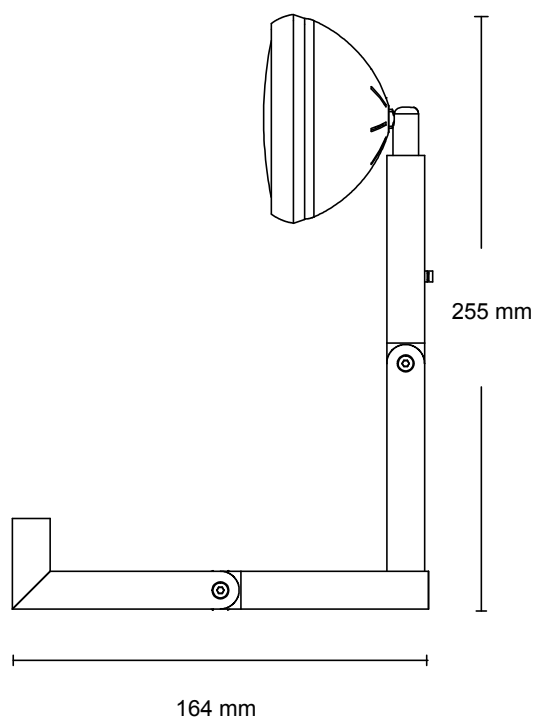

MR. WATTSON

ORIGINAL

PIFFANY
COPENHAGEN