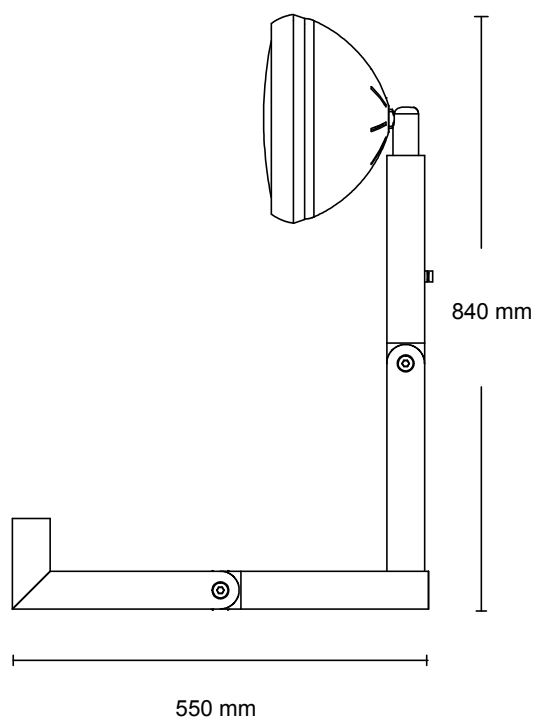

MR. WATTSON

ORIGINAL

PIFFANY
COPENHAGEN