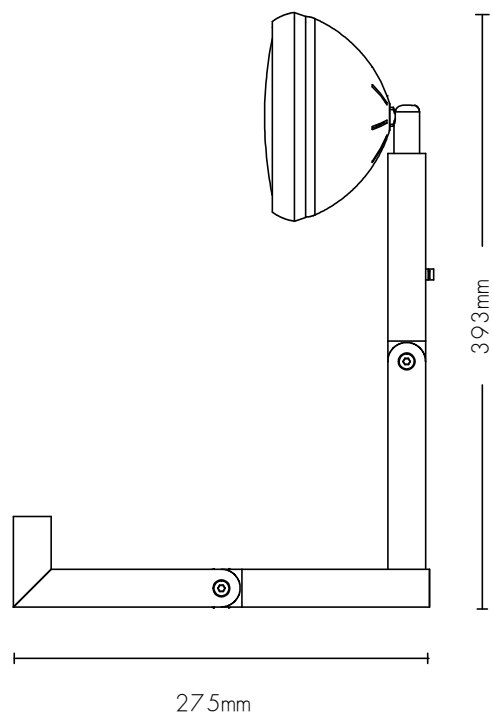

MR. WATTSON

ORIGINAL

PIFFANY
COPENHAGEN