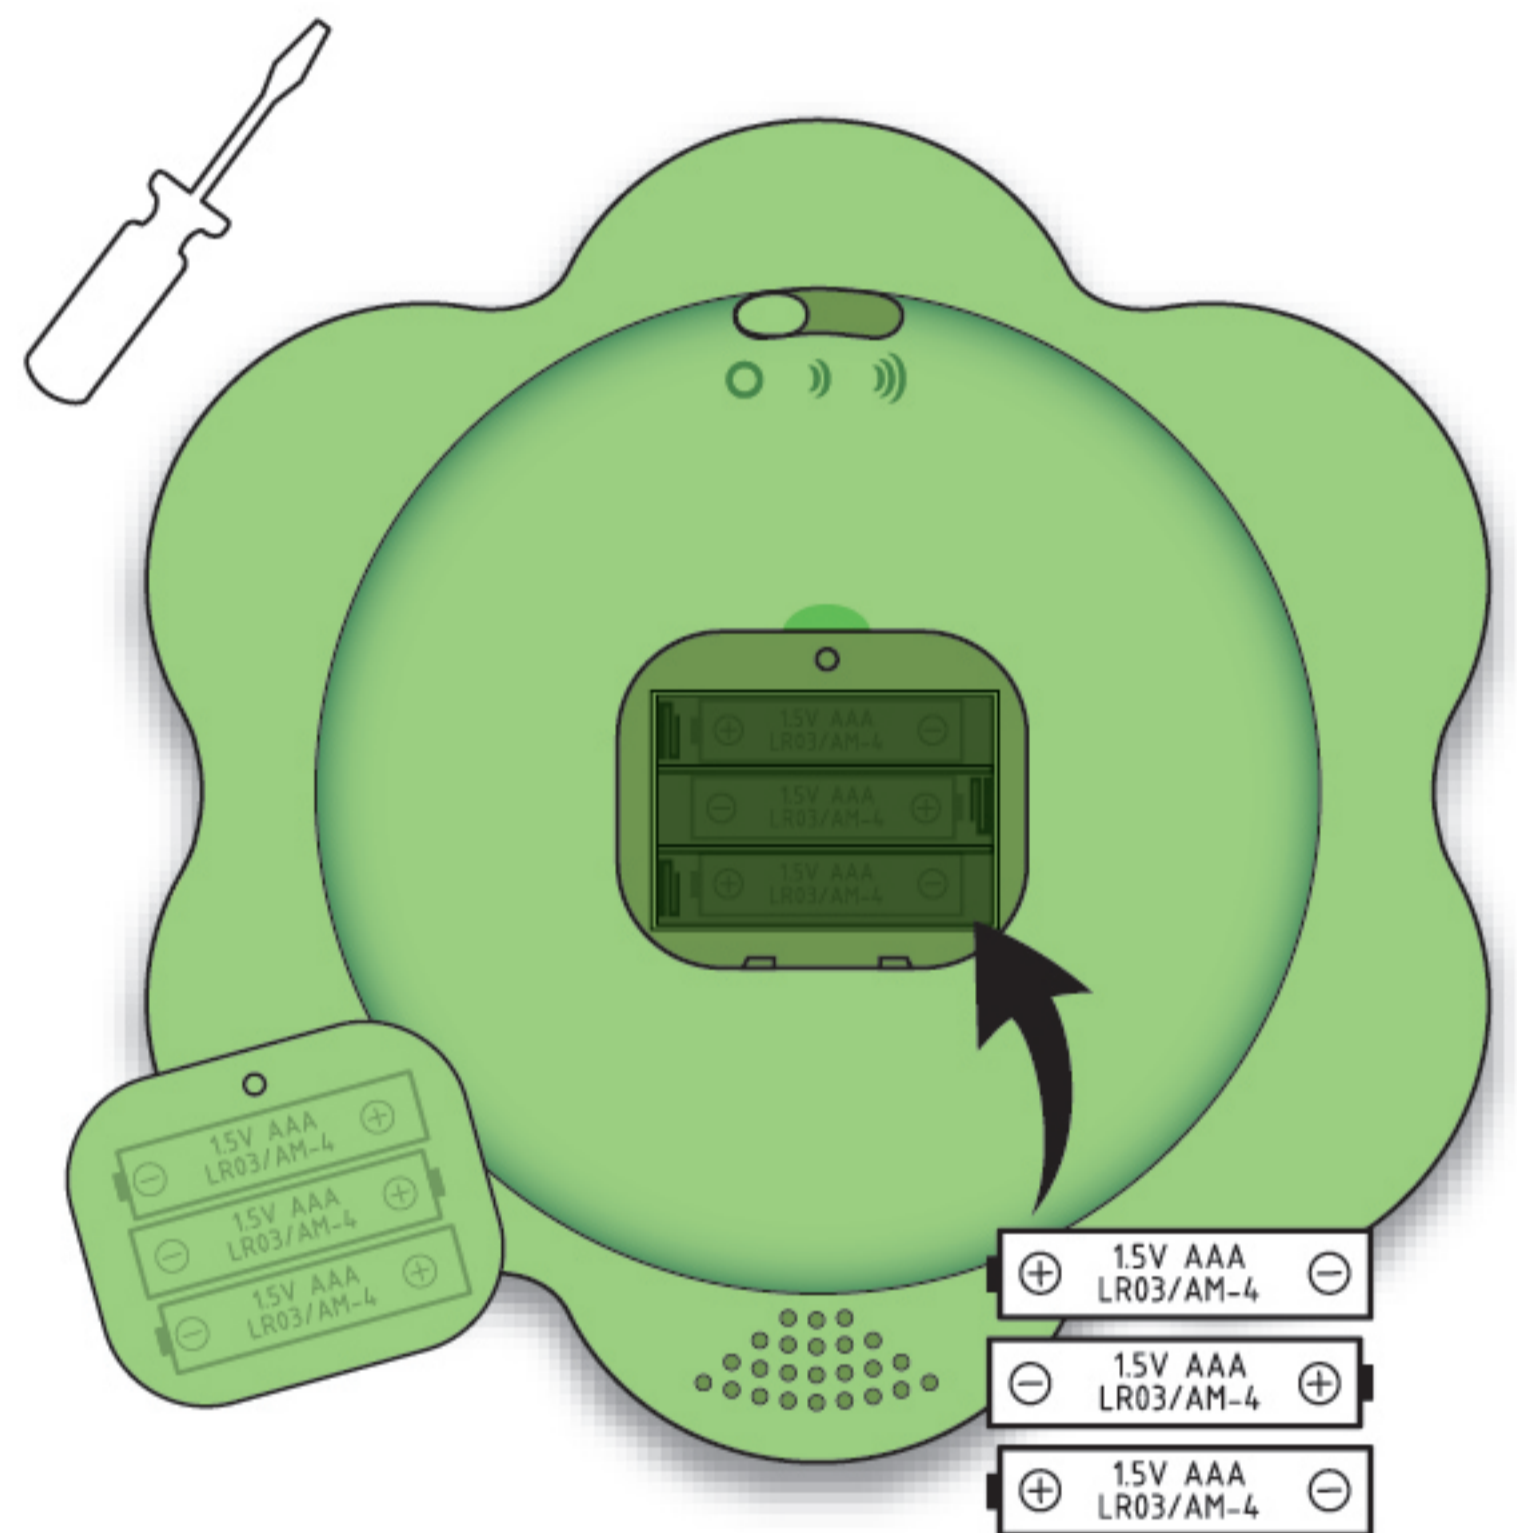

INCLUDED IN THIS PACKAGE

- 1 Interactive **Mushroom Garden**

ADVICE

- For best performance, please make sure to turn the unit OFF before inserting or removing batteries. Otherwise, the unit may malfunction.
- All packing materials, such as tape, plastic, sheets, packaging locks, wire ties and tags are not part of this toy, and should be discarded for your child's safety.
- Please keep this user's manual as it contains important information.
- Please protect the environment by not disposing of this product with household waste.

GETTING STARTED

Take the **Mushroom Garden** out of the storage slot.

Battery Installation

The **Mushroom Garden** operates on 3 AAA (LR03) batteries:

1. Locate the battery cover of the unit and open it with a screwdriver.
2. Insert 3 AAA (LR03) batteries as illustrated.
3. Close the battery cover and screw it back.

Start Playing

Once the batteries are installed, the **Mushroom Garden** is ready to be used.

Switch the to turn on the power.

HOW TO PLAY

1. Rock the **Mushroom Garden** as it will respond with sound and flashing lights.