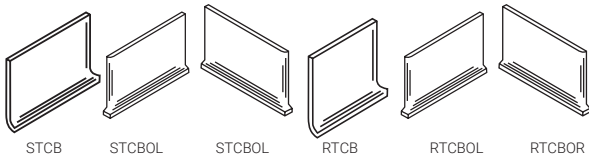

ARTIC WHITE Matte

20 x 50 cm (8 x 20) (QT.CD.ARW.0820.LN.MT)

BISCUIT Matte

20 x 50 cm (8 x 20) (QT.CD.BIS.0820.LN.MT)

TRIMS

4 1/4 x 4 1/4

3 x 6

6 x 6

2 x 6

4 1/2 x 6

2 1/8 x 8 1/2

4 x 12

4 x 16

* Not all trims are stocked in all colours and finishes

All items shown in this document are part of Olympia's stocking program. For special orders, please contact your Olympia Tile Sales Representative.