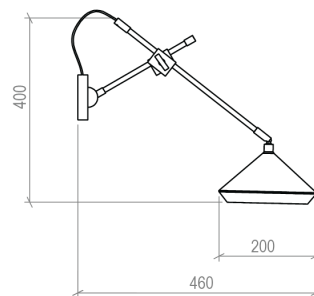

SHEAR WALL LIGHT

Timeless design crafted in brass and turned metal. A brushed finish on the inner shade produces a soft, warm light. Adjustable for height, reach and angle.

PRODUCT CODE

SHR0020 - Shear Wall Light - Black
SHR0021 - Shear Wall Light - White

MATERIALS

Brass, Aluminium

FINISHES

Brushed Brass lacquered as standard
Powdercoated metal
Custom finishes available

DIMMING

Mains dimmable / TRIAC

LIGHT SOURCE

1x 4W LED E12/G9 lamp (supplied)
120/240V, 2700k
LED lamp only MAX 12W

WEIGHT

2kg net, 3kg gross

WALL PLATE

Powdercoated 80mm wall canopy as standard
4in J-box plate available

DESIGN NOTES

“Ideal for a bedside, kitchen or anywhere a wall-mounted task light is required.”

WALL PLATE