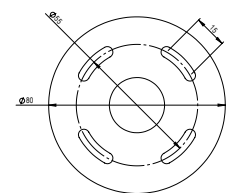

SHEAR WALL LIGHT

Timeless design crafted in brass and turned metal. A brushed finish on the inner shade produces a soft, warm light. Adjustable for height, reach and angle.

PRODUCT CODE

SHR0020 - Shear Wall Light - Black
SHR0021 - Shear Wall Light - White

MATERIALS

Brass, Aluminium

FINISHES

Brushed Brass lacquered as standard
Powdercoated metal
Custom finishes available

DIMMING

Mains dimmable / TRIAC

LIGHT SOURCE

1x 4W LED E12/G9 lamp (supplied)
120/240V, 2700k
LED lamp only MAX 12W

WEIGHT

2kg net, 3kg gross

WALL PLATE

Powdercoated 80mm wall canopy as standard
4in J-box plate available

DESIGN NOTES

“Ideal for a bedside, kitchen or anywhere a wall-mounted task light is required.”

WALL PLATE