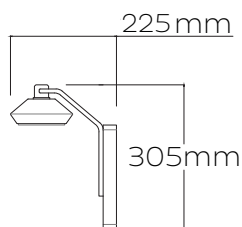

WALL LIGHT SINGLE

The distinctive angular frame of the Rinato Table Lamp is combined with the signature powder-coated, stainless steel light shade from the range, supported with a solid brass base. A task light suitable for a home office, workspace or hospitality setting.

MATERIALS

Brass | Leather | Steel

DIMMING

Mains Dimmable/TRIAC as standard

IP RATING

IP20

LIGHT SOURCE

10w | 580lm (source) | LED 2700k | Warm White | CRI>90

DIMENSIONS

305mm H | 370mm L | 225mm w
12in H | 14.5in L | 9in w

FINISHES

Standard finishes listed below.
Bespoke finishes available upon request.
Metalwork lacquered as standard.

LINE DRAWINGS

SOLID BRASS METALWORK

SATIN NICKEL BRUSHED BRASS ANTIQUE BRASS DARK BRONZE

LEATHER INLAY

OLIVA GREEN NAPOLITAN PAPAVERO RED CASTAGNO BROWN NAVY

POWDER COAT FINISHES

SATIN WHITE SATIN HAZEL SATIN GREY SATIN OLIVE SATIN BLACK

TEXTURED CREAM TEXTURED GREEN TEXTURED BLUE TEXTURED OX BLOOD TEXTURED BLACK

B | F