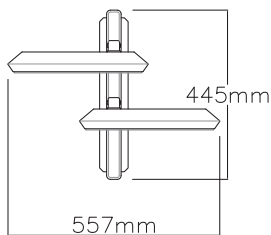

DIMENSIONS

445mm H | 557mm L | 215mm w
17.5in H | 22in L | 8.5in w

FINISHES

Standard finishes listed below.
Bespoke finishes available upon request.
Metalwork lacquered as standard.

LINE DRAWINGS

SOLID BRASS METALWORK