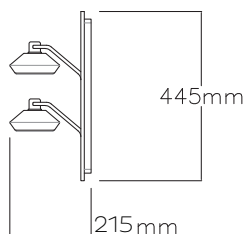

BERT FRANK

RINATO

WALL LIGHT DOUBLE

The Wall Light Double features two signature stainless-steel shades fixed asymmetrically and opposing each other on its metalwork frame.

Antique brass | Texture black | Castagno brown

DIMENSIONS

445mm H | 557mm L | 215mm w
17.5in H | 22in L | 8.5in w

FINISHES

Standard finishes listed below.
Bespoke finishes available upon request.
Metalwork lacquered as standard.

LINE DRAWINGS

SOLID BRASS METALWORK