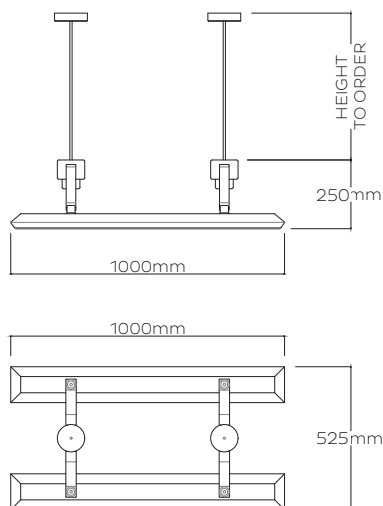

## DIMENSIONS

Height to order  
1000mm L | 525mm w  
39.4in L | 20.6in w

## DROP

Height includes 60in | 1525mm  
Add height for additional fee.

## LINE DRAWINGS