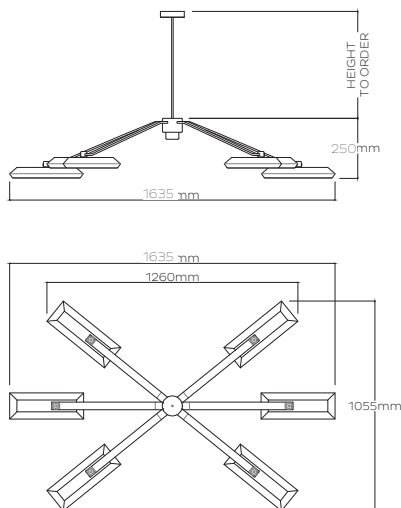

SOLID BRASS METALWORK

SATIN NICKEL BRUSHED BRASS ANTIQUE BRASS DARK BRONZE

LEATHER INLAY

OLIVA GREEN NAPOLITAN PAPAVERO RED CASTAGNO BROWN NAVY

POWDER COAT FINISHES

SATIN WHITE SATIN HAZEL SATIN GREY SATIN OLIVE SATIN BLACK

TEXTURED CREAM TEXTURED GREEN TEXTURED BLUE TEXTURED OX BLOOD TEXTURED BLACK