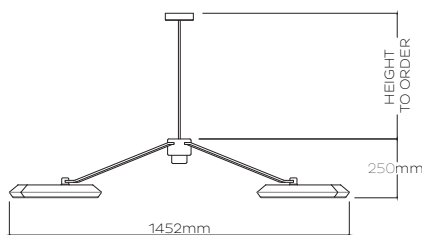

SOLID BRASS METALWORK

SATIN NICKEL BRUSHED BRASS ANTIQUE BRASS DARK BRONZE

LEATHER INLAY

OLIVA GREEN NAPOLITAN PAPAVERO RED CASTAGNO BROWN NAVY

POWDER COAT FINISHES

SATIN WHITE SATIN HAZEL SATIN GREY SATIN OLIVE SATIN BLACK

TEXTURED CREAM TEXTURED GREEN TEXTURED BLUE TEXTURED OX BLOOD TEXTURED BLACK