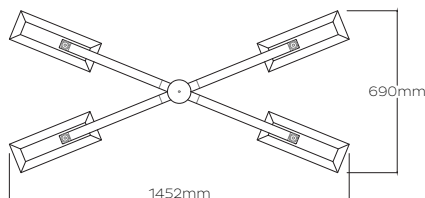

SOLID BRASS METALWORK

SATIN NICKEL BRUSHED BRASS ANTIQUE BRASS DARK BRONZE