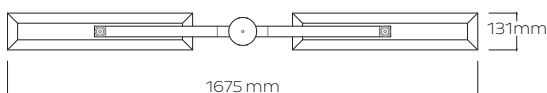

LINEAR CHANDELIER 2

The Linear Chandelier 2 Long combines two elongated light shades fixed at opposite ends of the central column to illuminate a greater area in the interior.

MATERIALS

Brass | Leather | Steel

DIMMING

DALI Dimmable option available

IP RATING

IP20

LIGHT SOURCE

70w | 4500lm (source) | LED 2700k | Warm White | CRI>90

DIMENSIONS

Height to order
1000mm L | 525mm w
39.4in L | 20.6in w

DROP

Height includes 60in | 1525mm
Add height for additional fee.

FINISHES

Standard finishes listed below.
Bespoke finishes available upon request.
Metalwork lacquered as standard.

LINE DRAWINGS

SOLID BRASS METALWORK

SATIN NICKEL BRUSHED BRASS ANTIQUE BRASS DARK BRONZE

LEATHER INLAY

OLIVA GREEN NAPOLITAN PAPAVERO RED CASTAGNO BROWN NAVY

POWDER COAT FINISHES

SATIN WHITE SATIN HAZEL SATIN GREY SATIN OLIVE SATIN BLACK

TEXTURED CREAM TEXTURED GREEN TEXTURED BLUE TEXTURED OX BLOOD TEXTURED BLACK