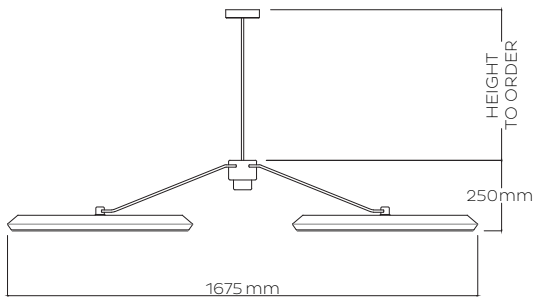

SOLID BRASS METALWORK

SATIN NICKEL BRUSHED BRASS ANTIQUE BRASS DARK BRONZE

LEATHER INLAY

OLIVA GREEN NAPOLITAN PAPAVERO RED CASTAGNO BROWN NAVY

POWDER COAT FINISHES

SATIN WHITE SATIN HAZEL SATIN GREY SATIN OLIVE SATIN BLACK

TEXTURED CREAM TEXTURED GREEN TEXTURED BLUE TEXTURED OX BLOOD TEXTURED BLACK